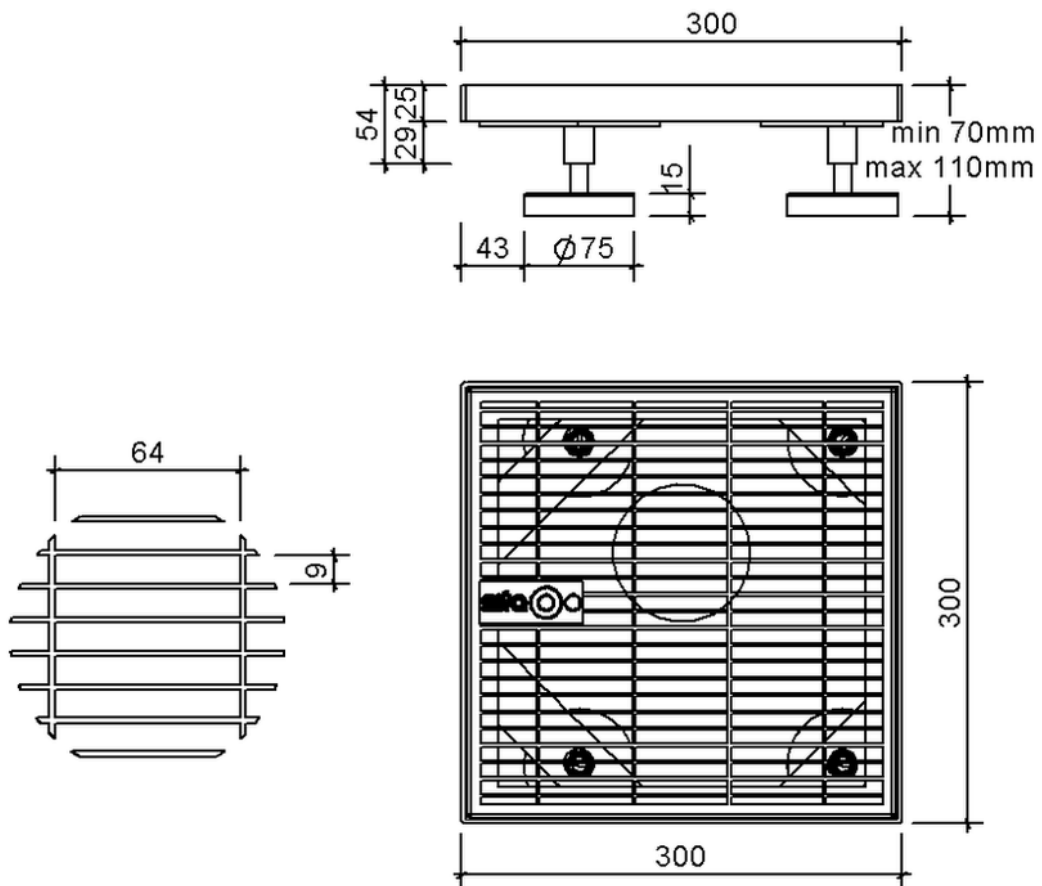

Technical drawing Sita**Drain**[®] Terra

SitaDrain[®] Terra, 300 x 300 x 25 mm, made of Galvanised steel
Grating

Article number
189062

Changes possible due to technical development, subject to mistakes and printing errors.