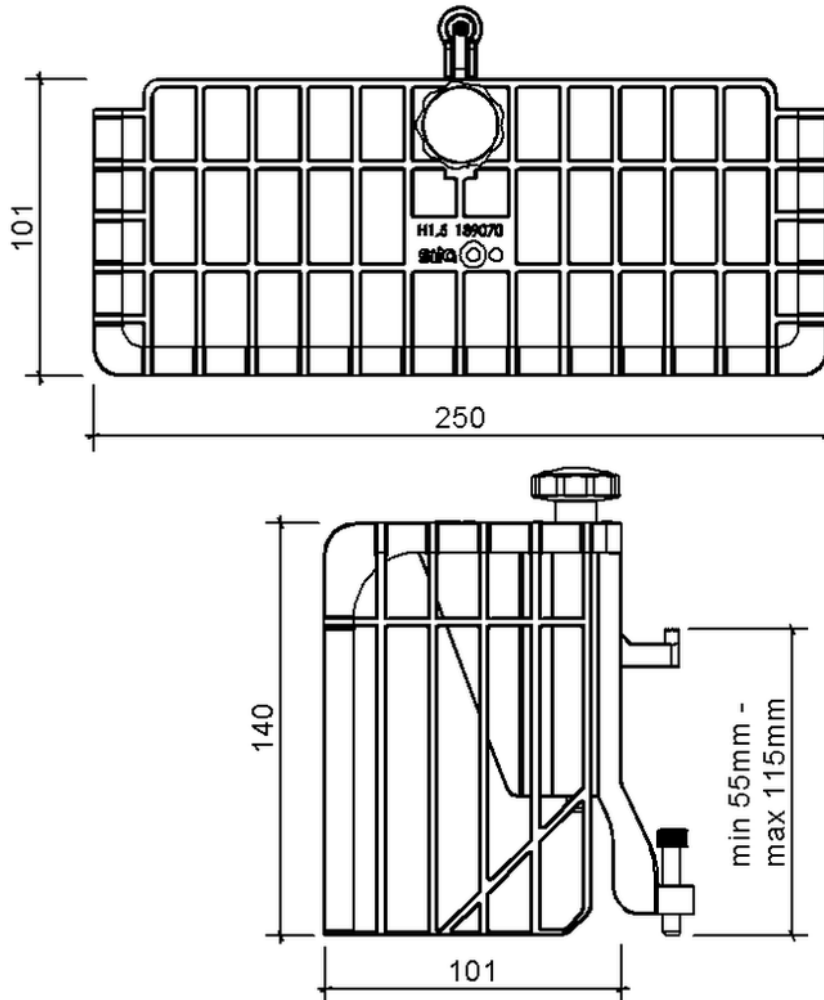

Technical drawing Sita**Easy** grating

SitaEasy grating, made of Polyamide

Article number

189070

Changes possible due to technical development, subject to mistakes and printing errors.

Sita Bauelemente GmbH * Ferdinand-Braun-Strasse 1 * 33378 Rheda-Wiedenbrück, Germany * Tel +49 2522 8340-0 * Fax +49 2522 8340-100 * info@sita-bauelemente.de * www.sita-bauelemente.de