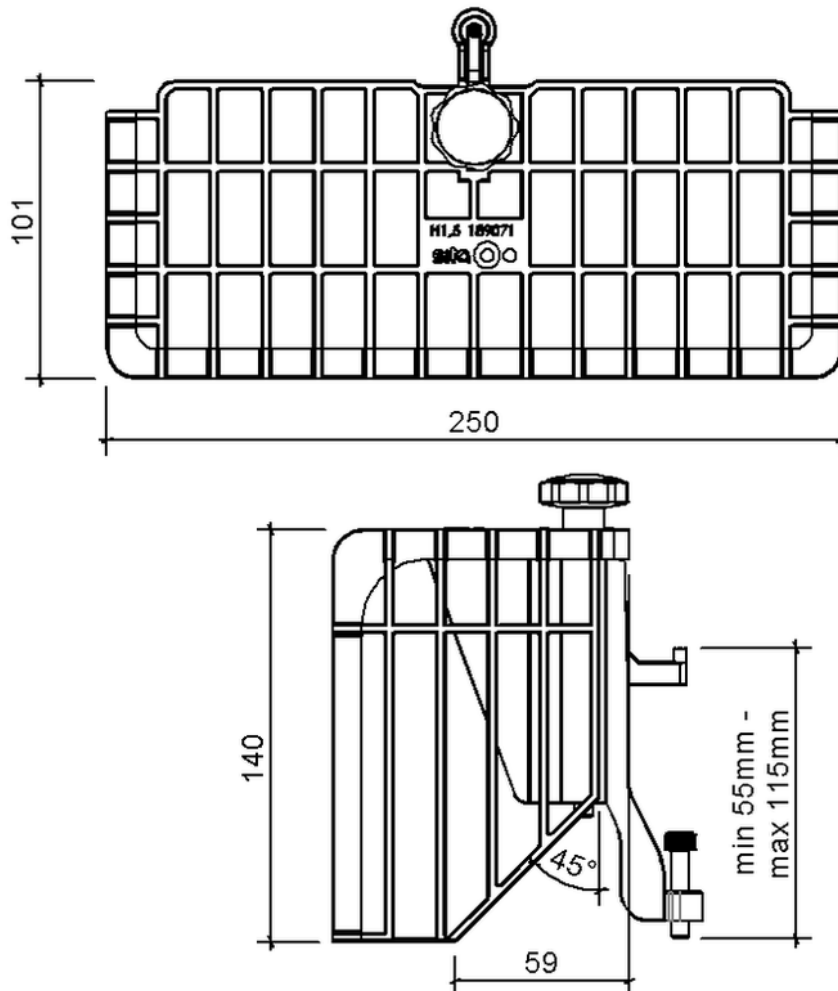

# Technical drawing Sita**Easy** Go grating

---

---

SitaEasy Go grating, made of Polyamide

Article number

189071

Changes possible due to technical development, subject to mistakes and printing errors.

Sita Bauelemente GmbH \* Ferdinand-Braun-Strasse 1 \* 33378 Rheda-Wiedenbrück, Germany \* Tel +49 2522 8340-0 \* Fax +49 2522 8340-100 \* info@sita-bauelemente.de \* www.sita-bauelemente.de