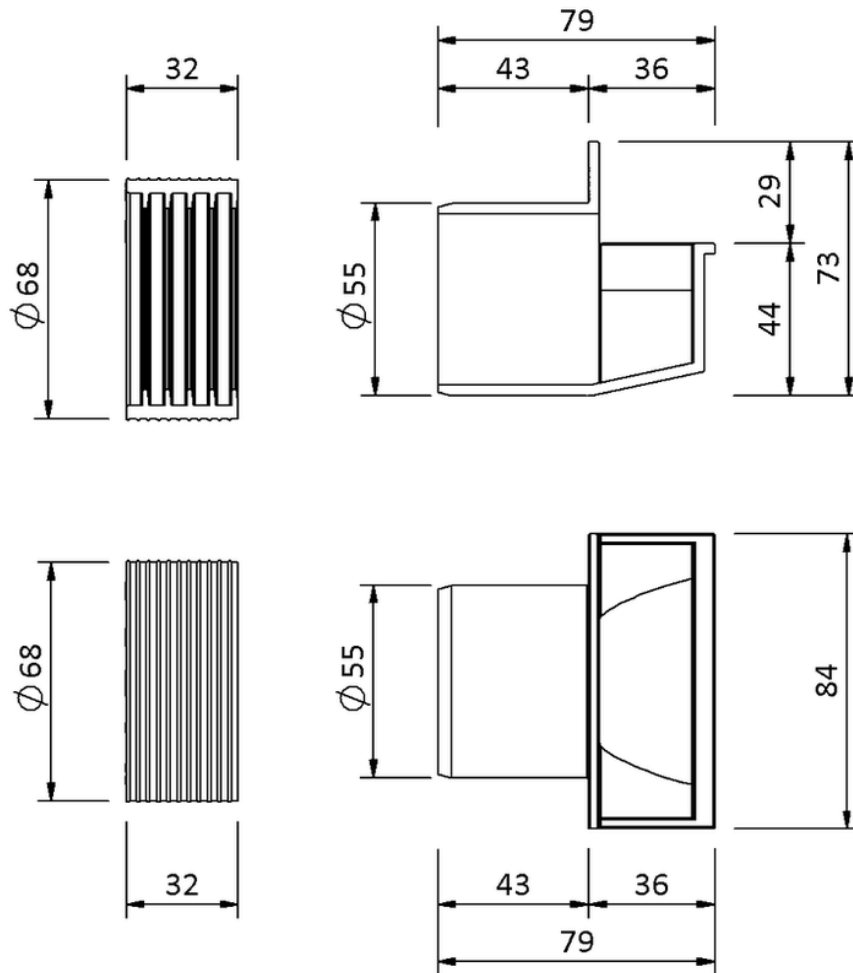

Technical drawing Sita**Easy** retaining element

SitaEasy retaining element, for SitaEasy DN 50 / DN 70

Article number

189074

Changes possible due to technical development, subject to mistakes and printing errors.