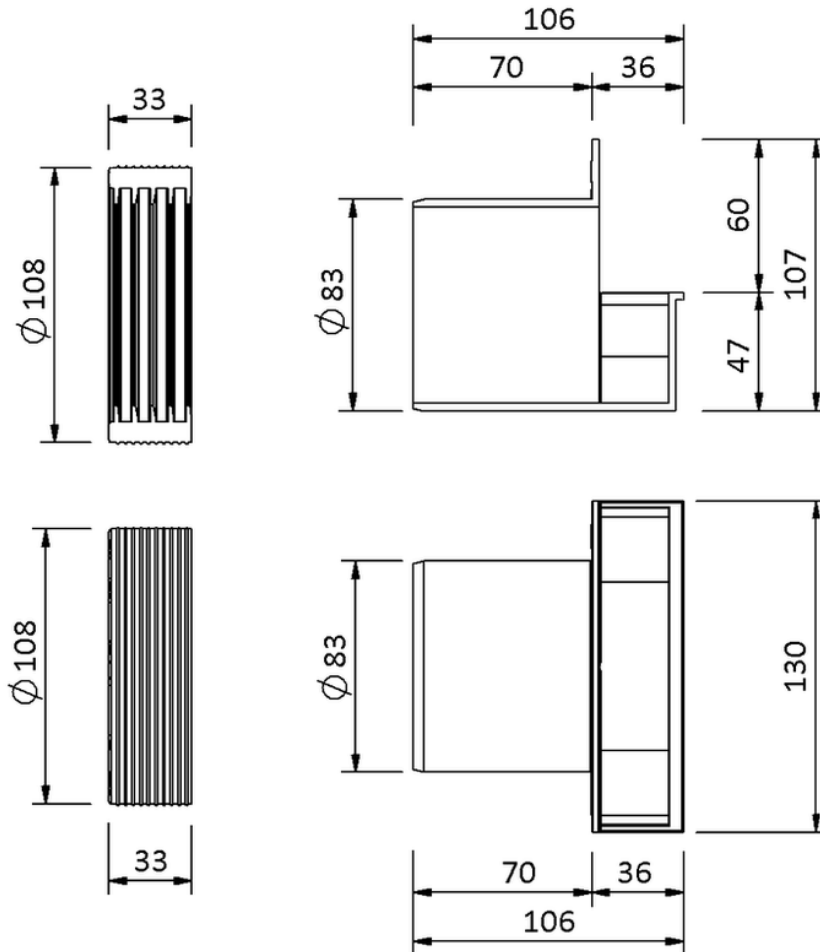

Technical drawing Sita**Easy** retaining element

SitaEasy retaining element, for SitaEasy DN 100

Article number

189075

Changes possible due to technical development, subject to mistakes and printing errors.