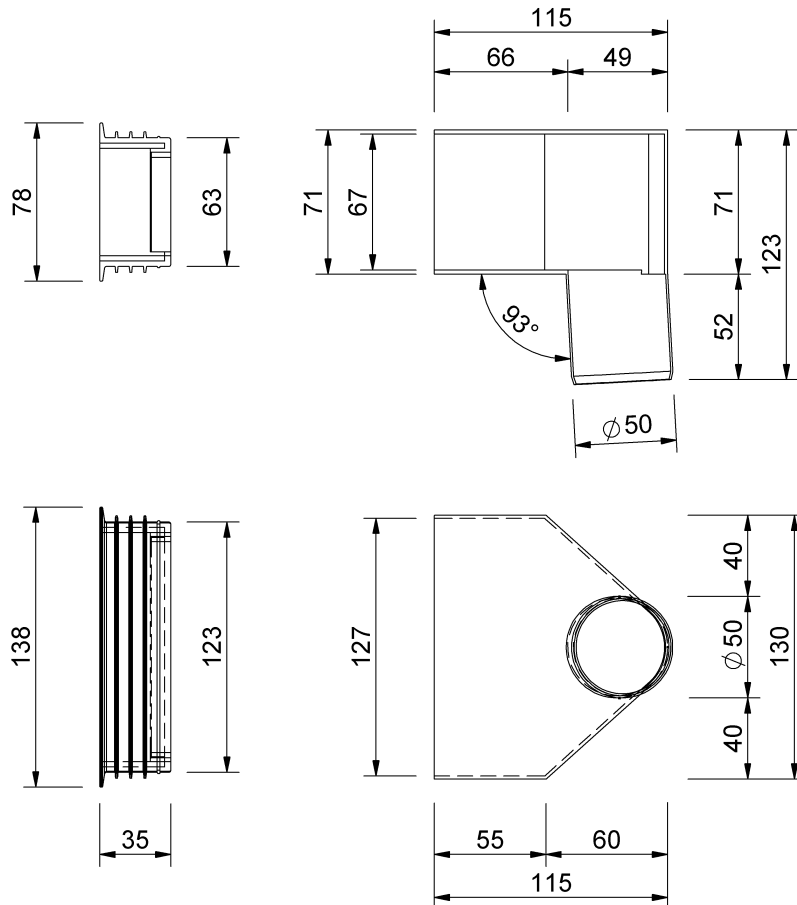

Technical drawing

Sita**Turbo** adapter to SitaPipe Edelstahl pipe

SitaTurbo adapter to SitaPipe Edelstahl pipe, on SitaPipe Edelstahl pipe DN 50

Article number

189101

Changes possible due to technical development, subject to mistakes and printing errors.