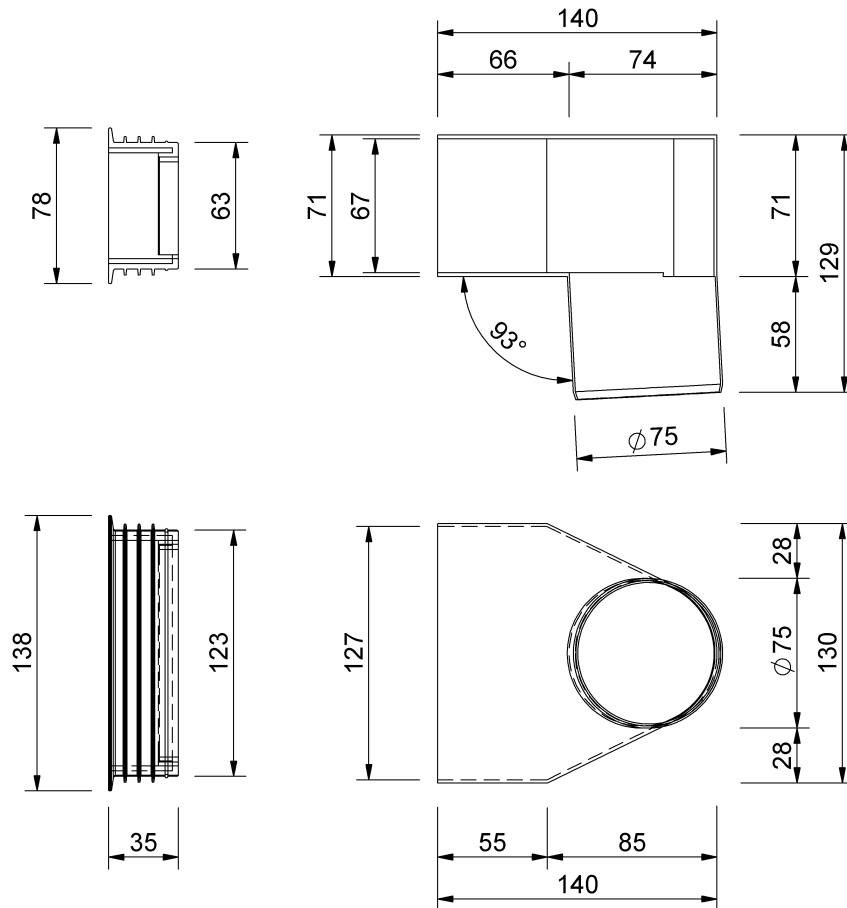

# Technical drawing

## Sita**Turbo** adapter to SitaPipe Edelstahl pipe

---

SitaTurbo adapter to SitaPipe Edelstahl pipe, on SitaPipe Edelstahl pipe DN 70

Article number

189103

Changes possible due to technical development, subject to mistakes and printing errors.