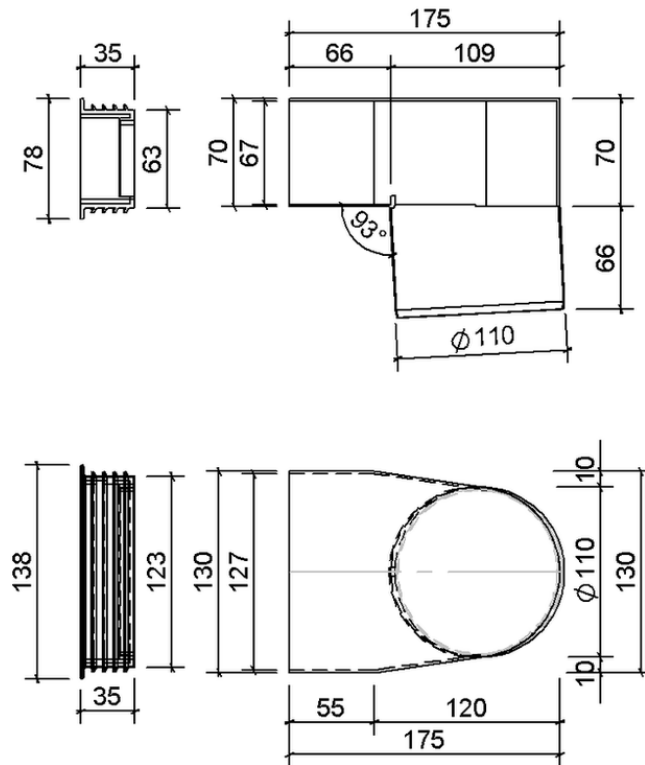

Technical drawing

Sita**Turbo** adapter to SitaPipe Edelstahl pipe

SitaTurbo adapter to SitaPipe Edelstahl pipe, on SitaPipe Edelstahl pipe DN 100

Article number

189105

Changes possible due to technical development, subject to mistakes and printing errors.