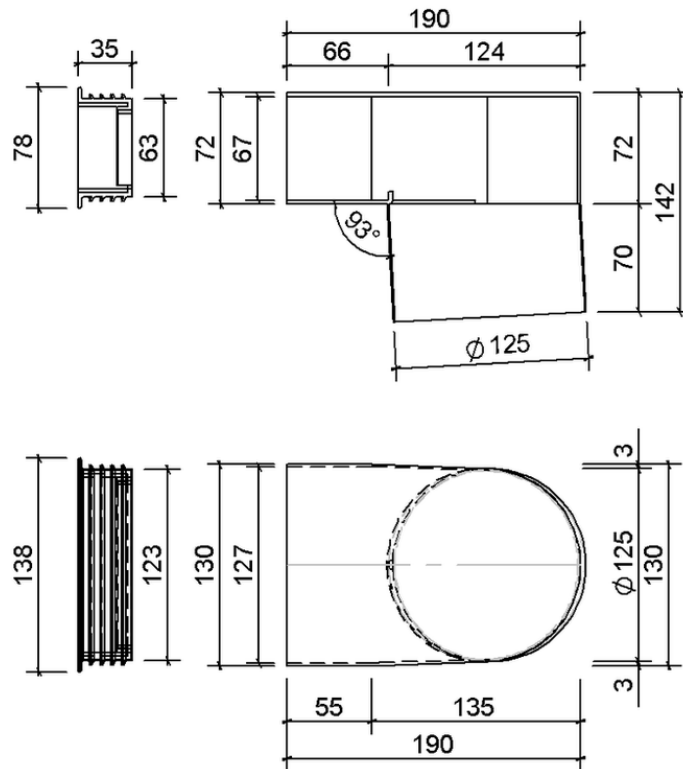

## Technical drawing

### Sita**Turbo** adapter to SitaPipe Edelstahl pipe

---

---

SitaTurbo adapter to SitaPipe Edelstahl pipe, on SitaPipe Edelstahl pipe DN 125

Article number

189107

Changes possible due to technical development, subject to mistakes and printing errors.