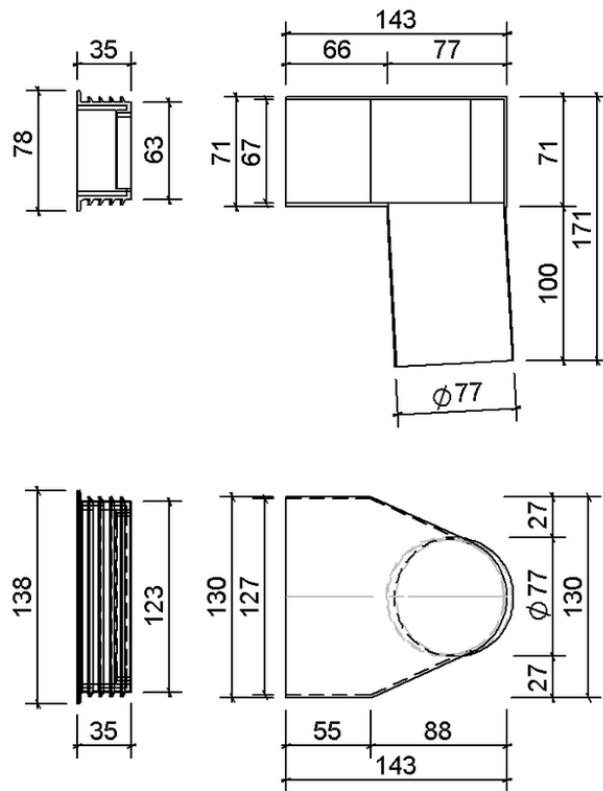

Technical drawing

Sita**Turbo** adapter to round downspout

SitaTurbo adapter to round downspout, to round pipe according to
DIN EN 612 / DN 80

Article number

189108

Changes possible due to technical development, subject to mistakes and printing errors.