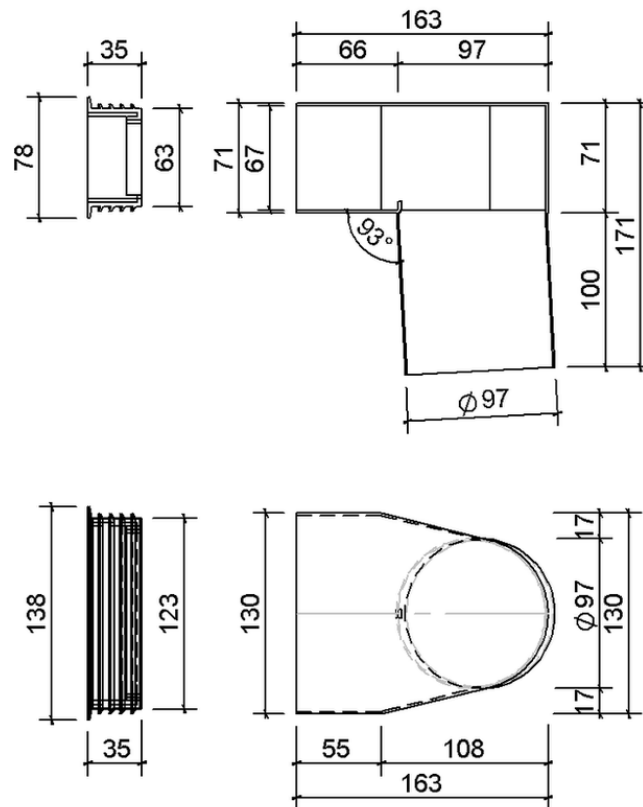

# Technical drawing Sita**Turbo** adapter to round downspout

---

---

SitaTurbo adapter to round downspout, to round pipe according to  
DIN EN 612 / DN 100

Article number  
189109

Changes possible due to technical development, subject to mistakes and printing errors.