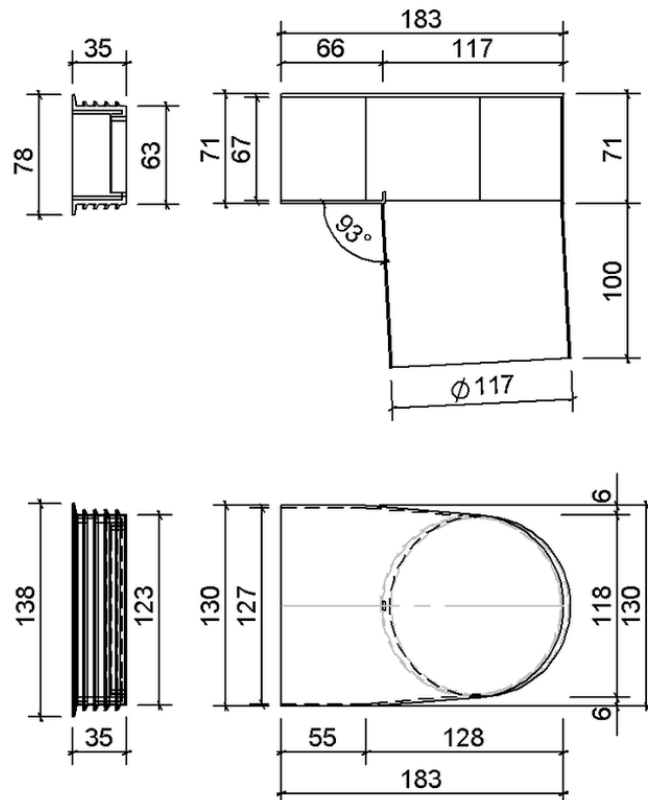

Technical drawing

Sita**Turbo** adapter to round downspout

SitaTurbo adapter to round downspout, to round pipe according to
DIN EN 612 / DN 125

Article number

189110

Changes possible due to technical development, subject to mistakes and printing errors.