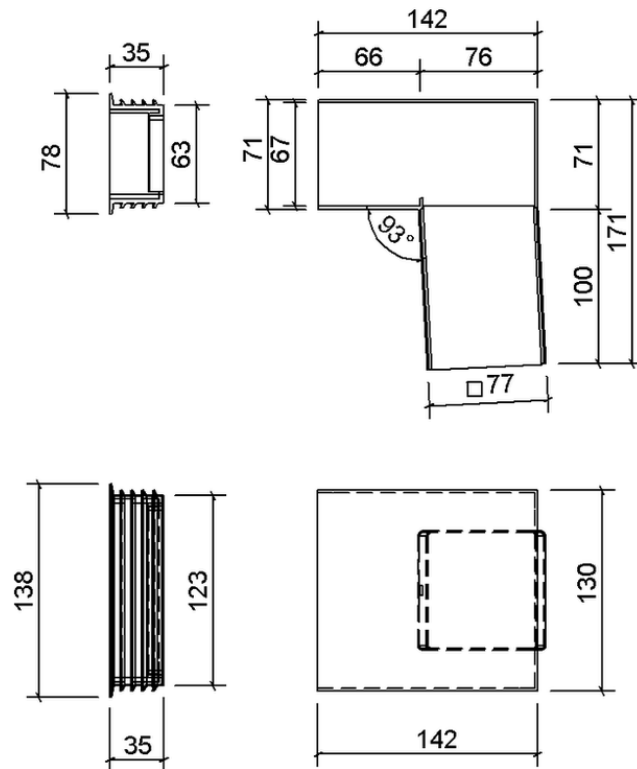

Technical drawing Sita**Turbo** adapter

SitaTurbo adapter, to rectangular pipe 77x77 mm

Article number

189111

Changes possible due to technical development, subject to mistakes and printing errors.

Sita Bauelemente GmbH * Ferdinand-Braun-Strasse 1 * 33378 Rheda-Wiedenbrück, Germany * Tel +49 2522 8340-0 * Fax +49 2522 8340-100 * info@sita-bauelemente.de * www.sita-bauelemente.de