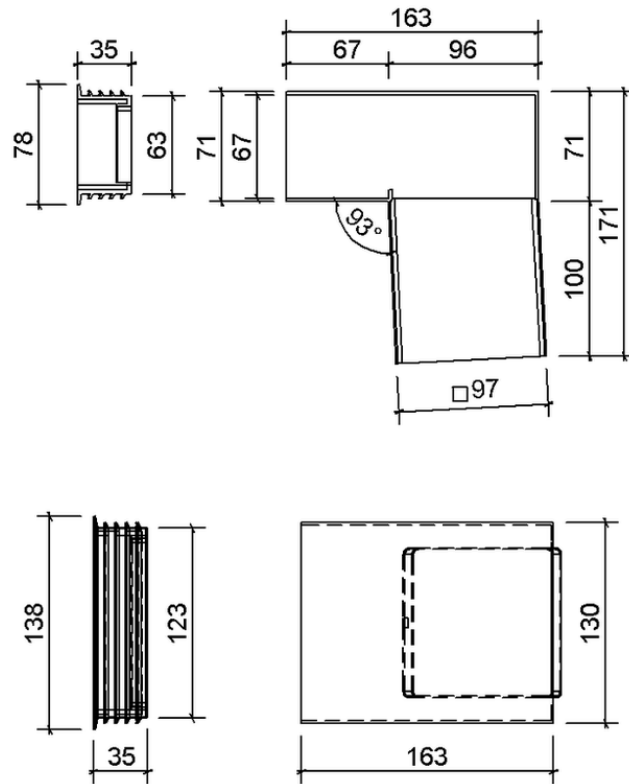

Technical drawing Sita**Turbo** adapter

SitaTurbo adapter, to rectangular pipe 97x97 mm

Article number

189112

Changes possible due to technical development, subject to mistakes and printing errors.

Sita Bauelemente GmbH * Ferdinand-Braun-Strasse 1 * 33378 Rheda-Wiedenbrück, Germany * Tel +49 2522 8340-0 * Fax +49 2522 8340-100 * info@sita-bauelemente.de * www.sita-bauelemente.de