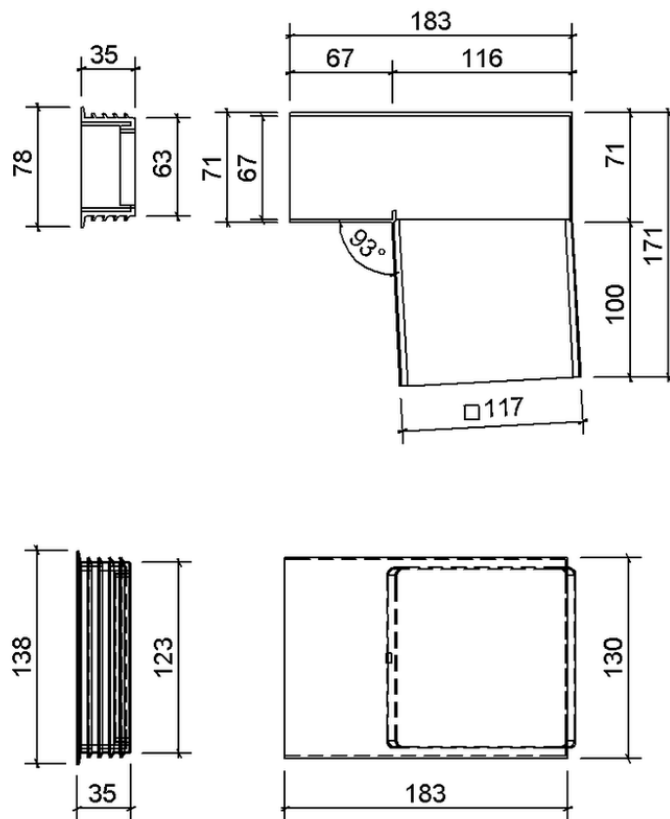

Technical drawing Sita**Turbo** adapter

SitaTurbo adapter, to rectangular pipe 117x117 mm

Article number

189113

Changes possible due to technical development, subject to mistakes and printing errors.

Sita Bauelemente GmbH * Ferdinand-Braun-Strasse 1 * 33378 Rheda-Wiedenbrück, Germany * Tel +49 2522 8340-0 * Fax +49 2522 8340-100 * info@sita-bauelemente.de * www.sita-bauelemente.de