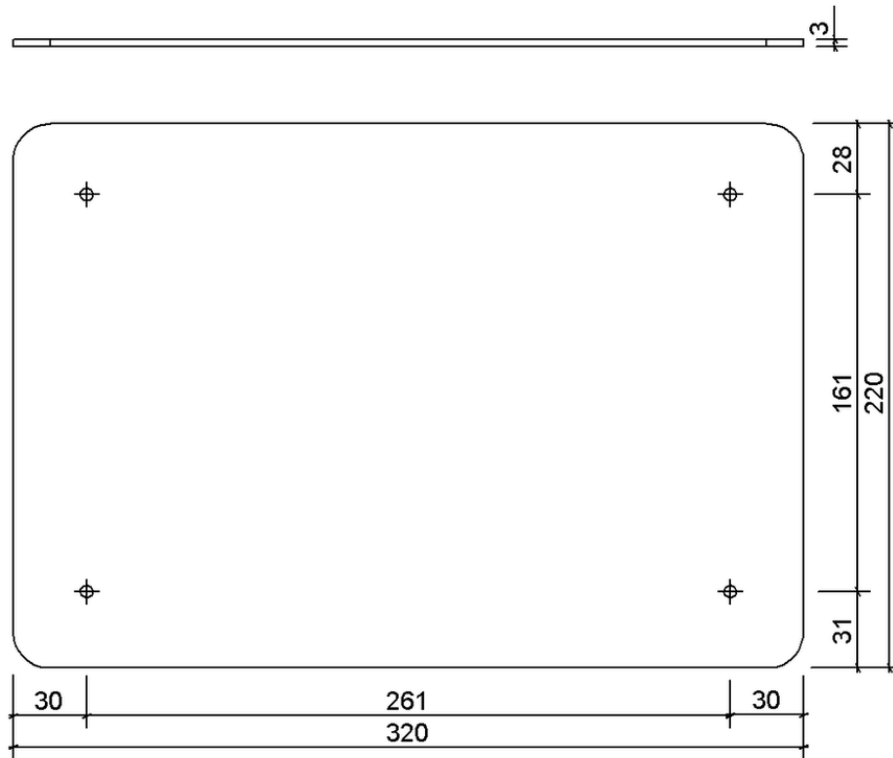

Technical drawing Sita**Turbo** cover plate

SitaTurbo cover plate, made of PE

Article number

189114

Changes possible due to technical development, subject to mistakes and printing errors.

Sita Bauelemente GmbH * Ferdinand-Braun-Strasse 1 * 33378 Rheda-Wiedenbrück, Germany * Tel +49 2522 8340-0 * Fax +49 2522 8340-100 * info@sita-bauelemente.de * www.sita-bauelemente.de