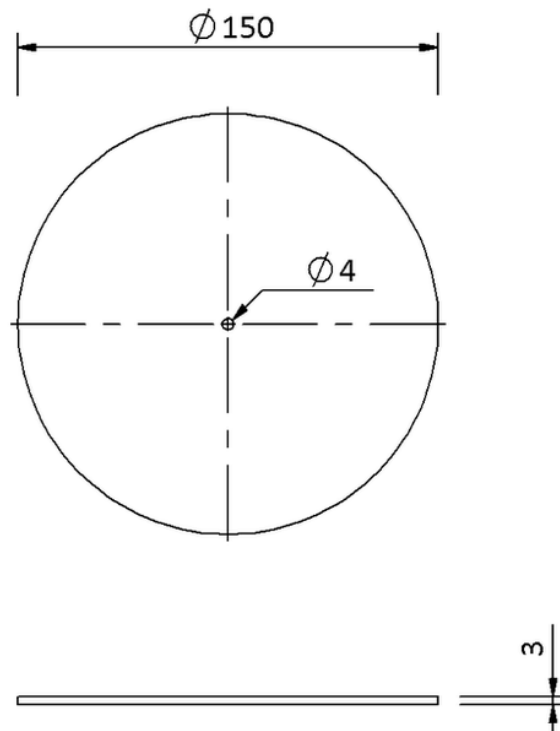

Technical drawing

Sita**Turbo** Max cover plate

SitaTurbo Max cover plate, made of PE

Article number

189115

Changes possible due to technical development, subject to mistakes and printing errors.

Sita Bauelemente GmbH * Ferdinand-Braun-Strasse 1 * 33378 Rheda-Wiedenbrück, Germany * Tel +49 2522 8340-0 * Fax +49 2522 8340-100 * info@sita-bauelemente.de * www.sita-bauelemente.de