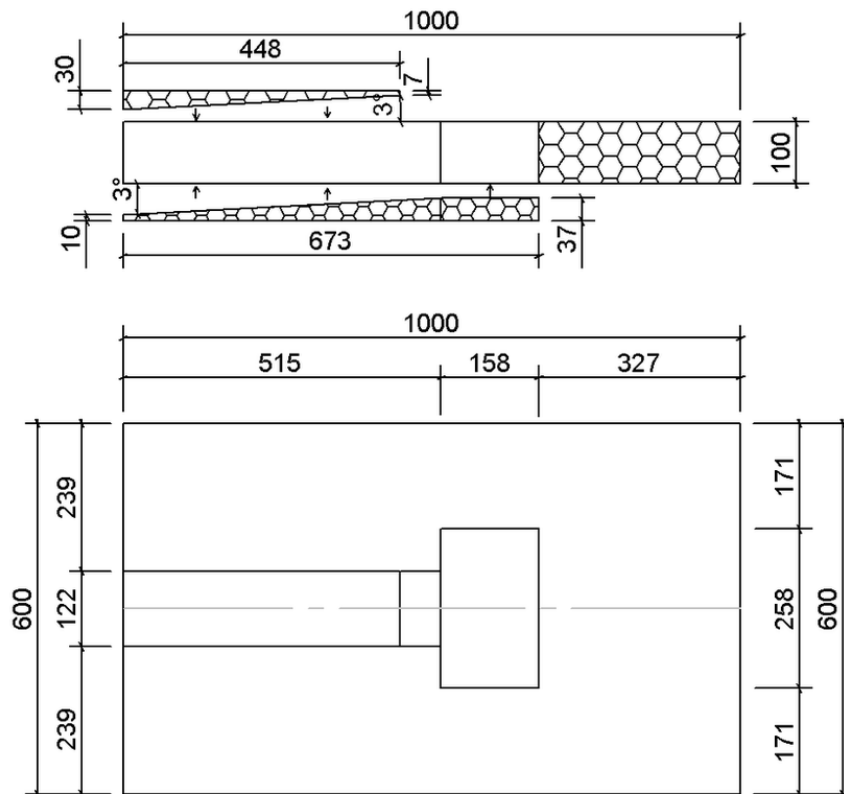

Technical drawing Sita**Turbo** insulating body

SitaTurbo insulating body, made of Mineral wool

Article number

189121

Changes possible due to technical development, subject to mistakes and printing errors.