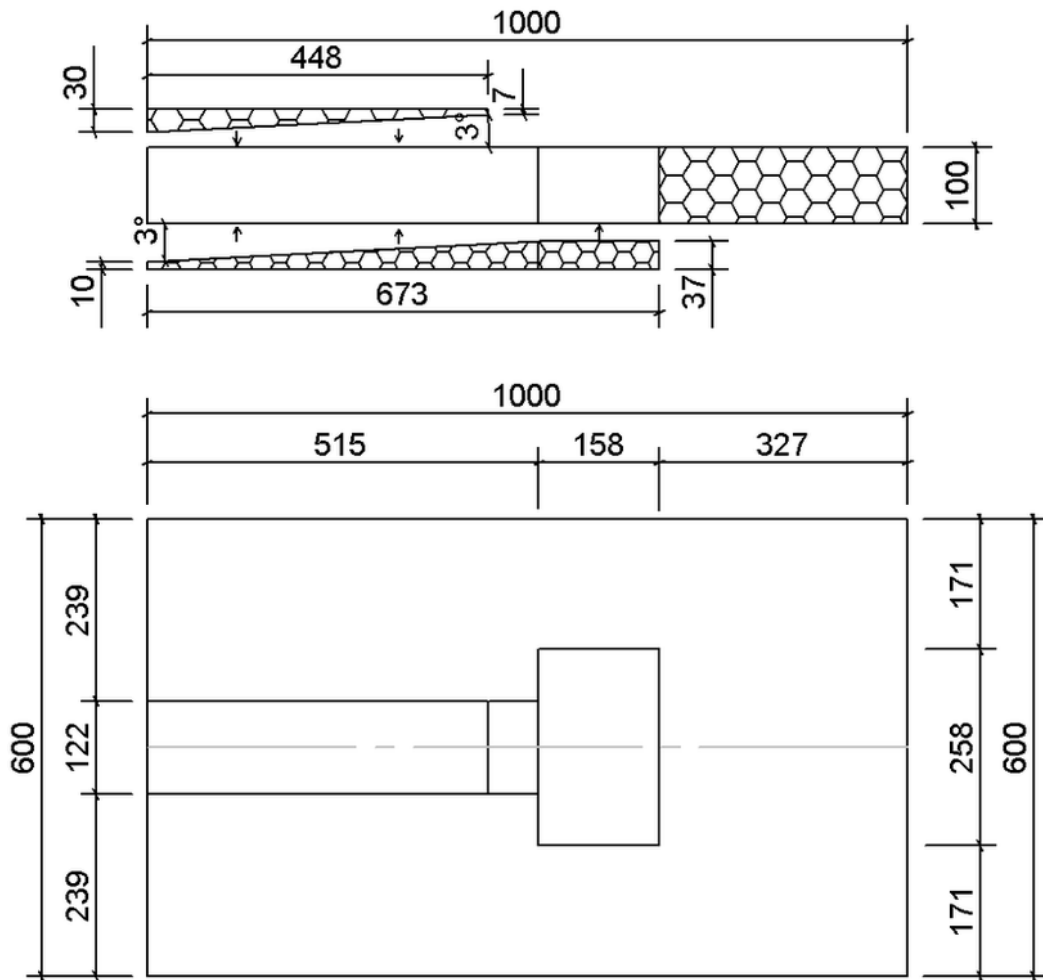

Technical drawing Sita**Turbo** insulating body

SitaTurbo insulating body, made of Polyurethane

Article number

189122

Changes possible due to technical development, subject to mistakes and printing errors.