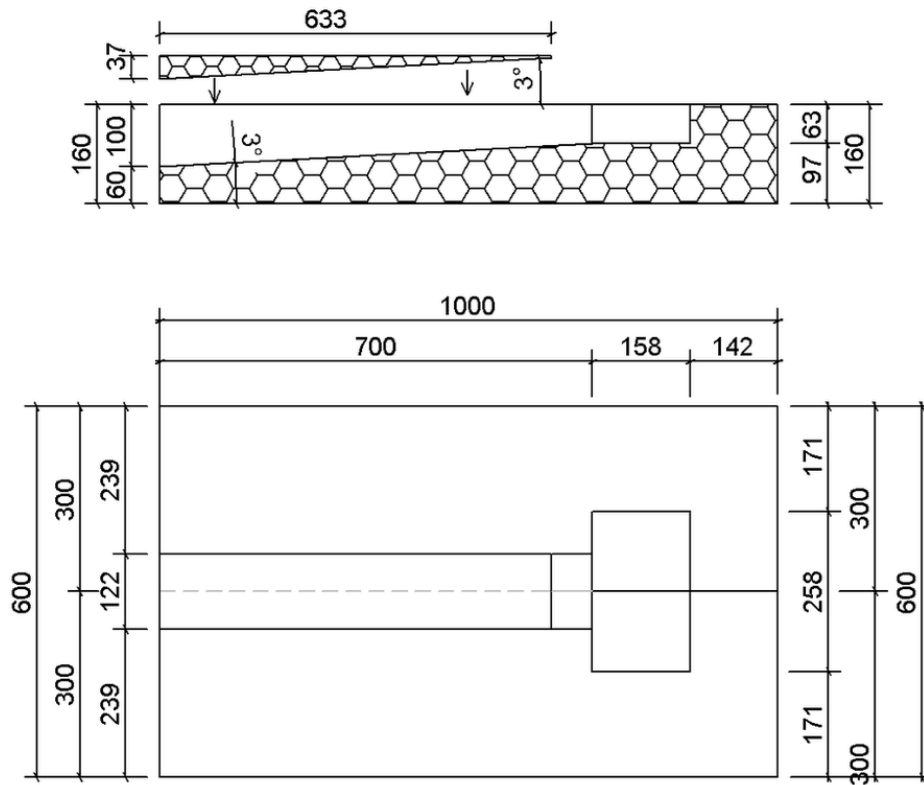

Technical drawing Sita**Turbo** insulation

SitaTurbo insulation, made of XPS

Article number

189123

Changes possible due to technical development, subject to mistakes and printing errors.

Sita Bauelemente GmbH * Ferdinand-Braun-Strasse 1 * 33378 Rheda-Wiedenbrück, Germany * Tel +49 2522 8340-0 * Fax +49 2522 8340-100 * info@sita-bauelemente.de * www.sita-bauelemente.de