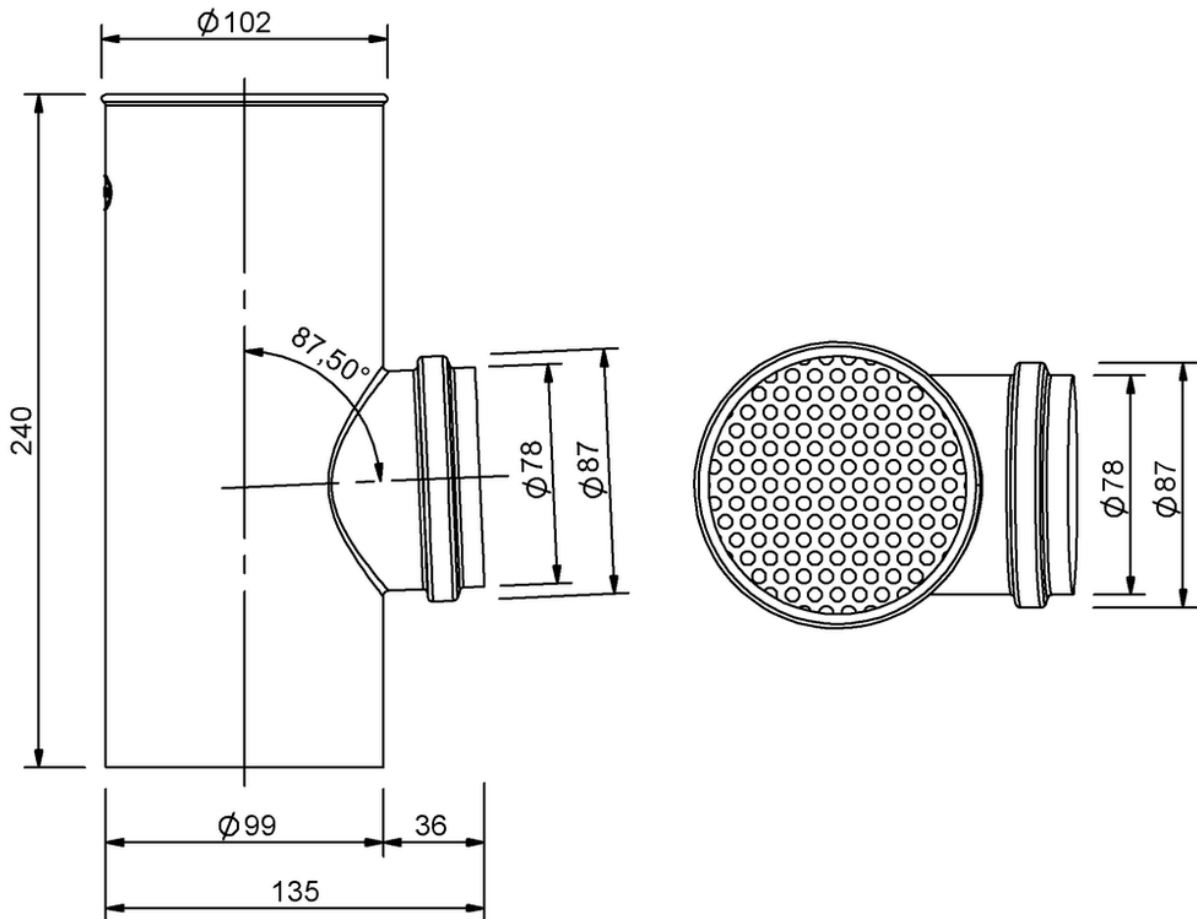

Technical drawing

SitaPipe flat roof branch 70 / 100

SitaPipe flat roof branch 70 / 100, DIN EN 612

Article number

189133

Changes possible due to technical development, subject to mistakes and printing errors.