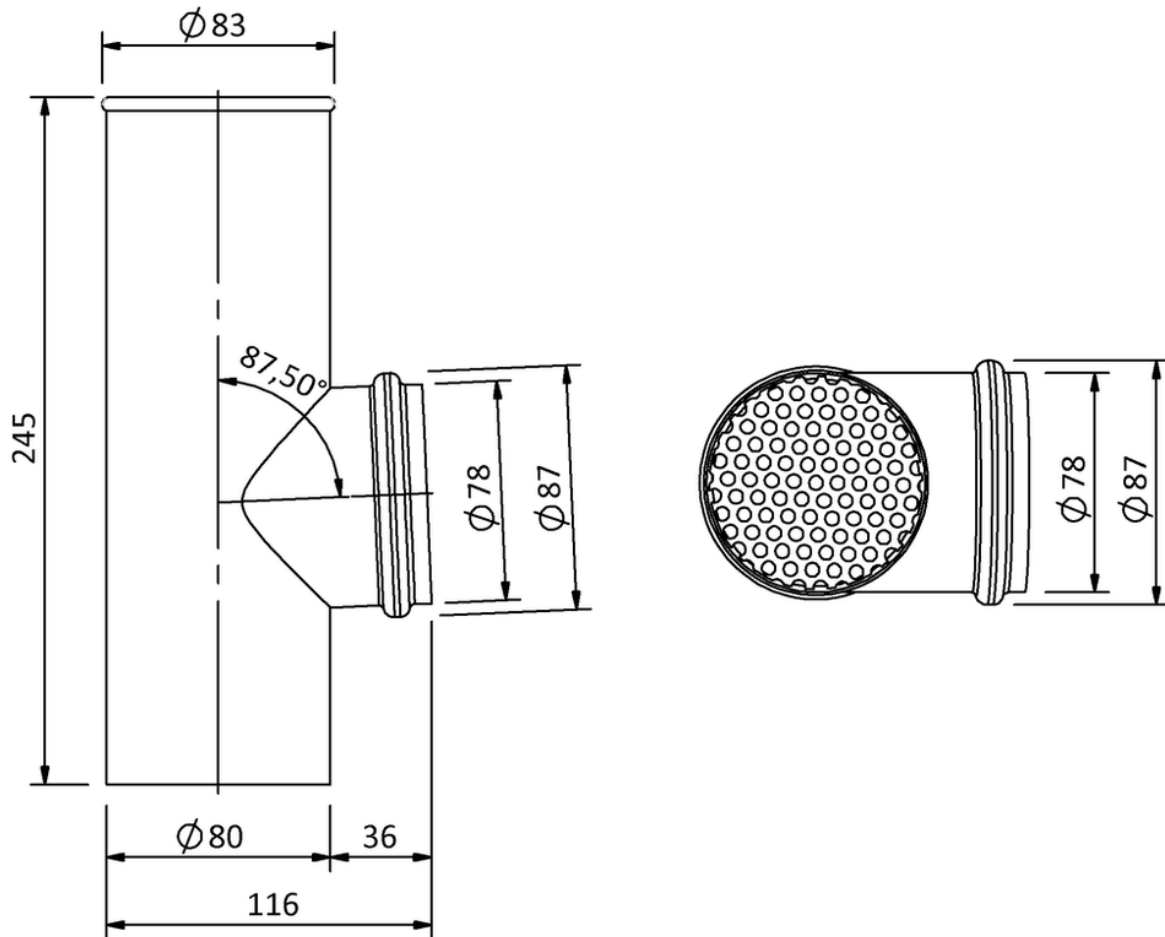

Technical drawing

SitaPipe flat roof branch 70 / 80

SitaPipe flat roof branch 70 / 80, DIN EN 612

Article number

189134

Changes possible due to technical development, subject to mistakes and printing errors.