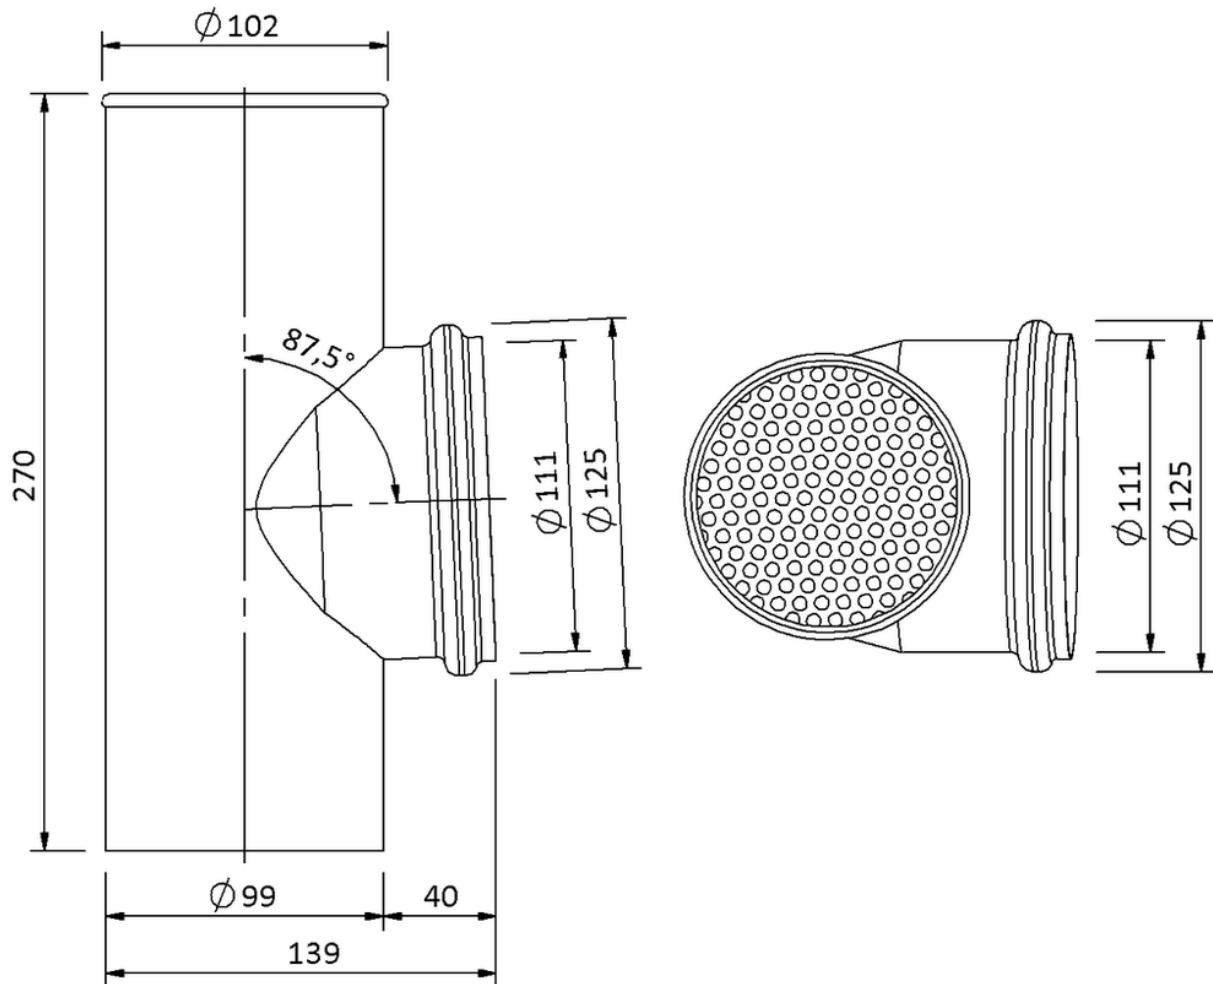

Technical drawing SitaPipe flat roof branch 100 / 100

SitaPipe flat roof branch 100 / 100, DIN EN 612

Article number

189135

Changes possible due to technical development, subject to mistakes and printing errors.