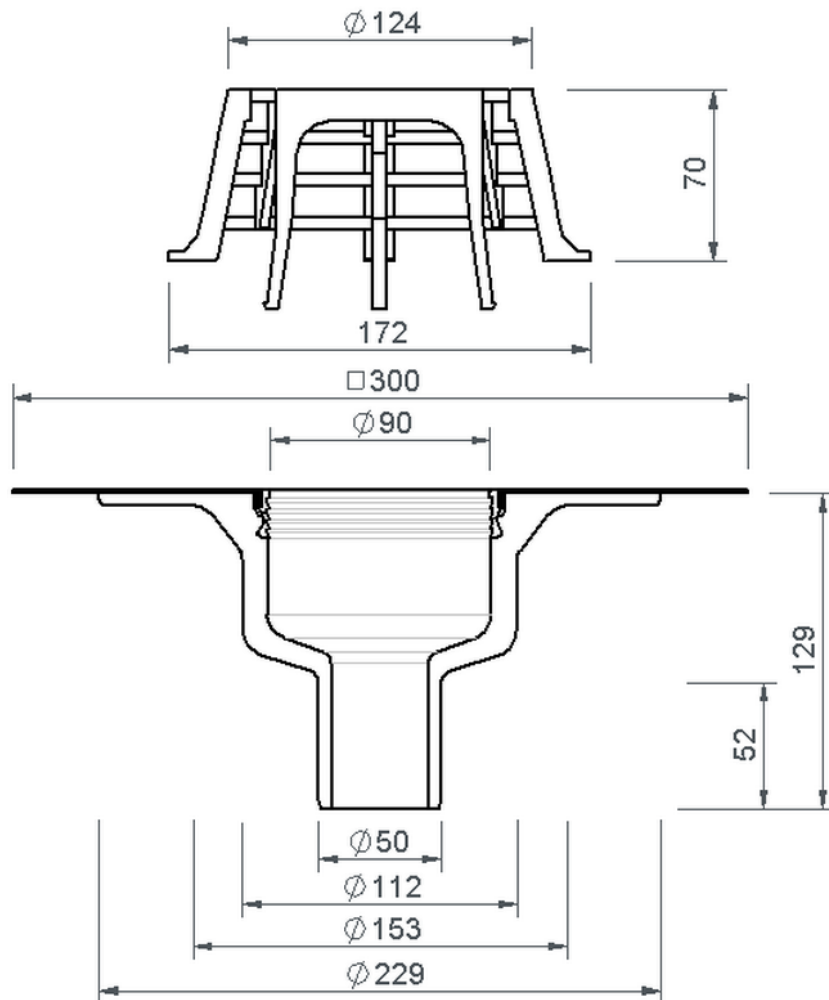

Technical drawing  
Sita**Compact** vertical DN 50

---

---

SitaCompact vertical DN 50, with bitumen-sleeve

Article number

190000

Changes possible due to technical development, subject to mistakes and printing errors.