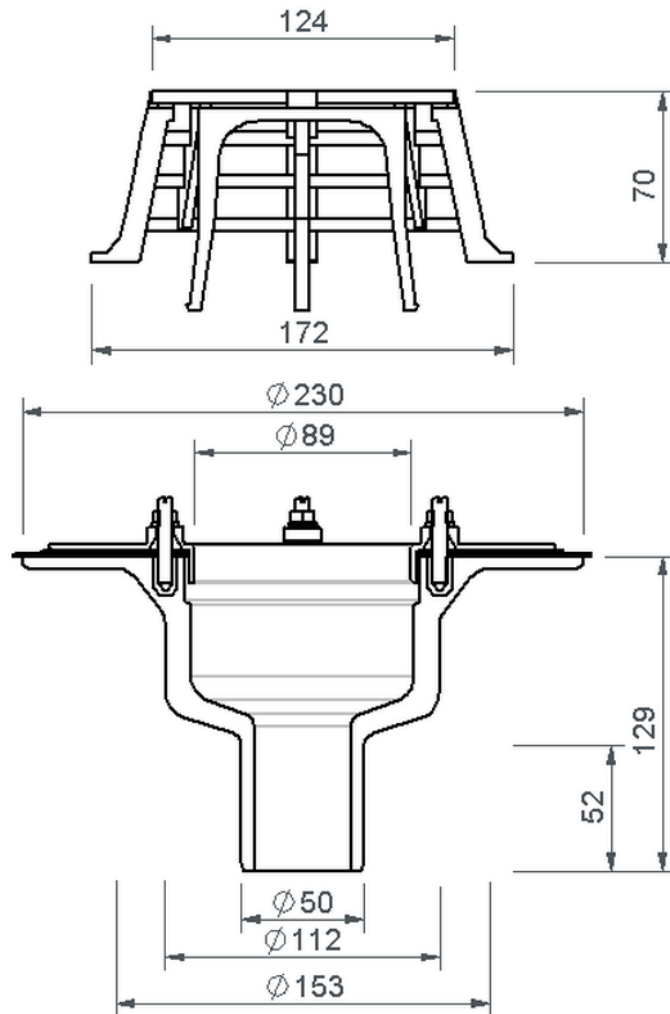

Technical drawing  
Sita**Compact** screw-on flange DN 50

---

---

SitaCompact screw-on flange DN 50, with Screw-on flange

Article number

190099

Changes possible due to technical development, subject to mistakes and printing errors.