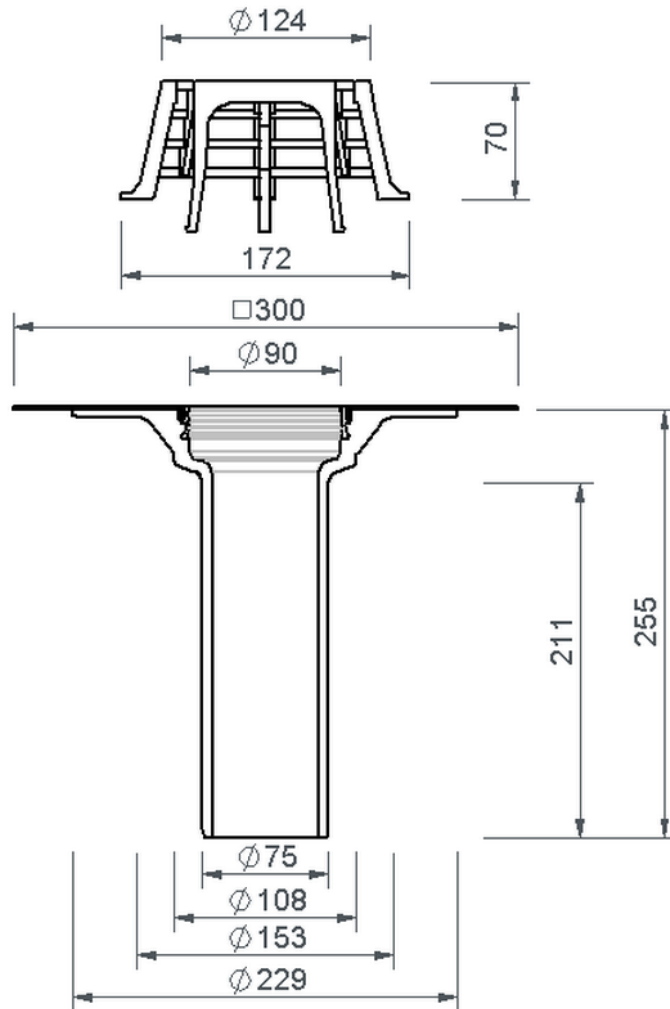

Technical drawing
Sita**Compact** vertical DN 70

SitaCompact vertical DN 70, with bitumen-sleeve

Article number

190200

Changes possible due to technical development, subject to mistakes and printing errors.