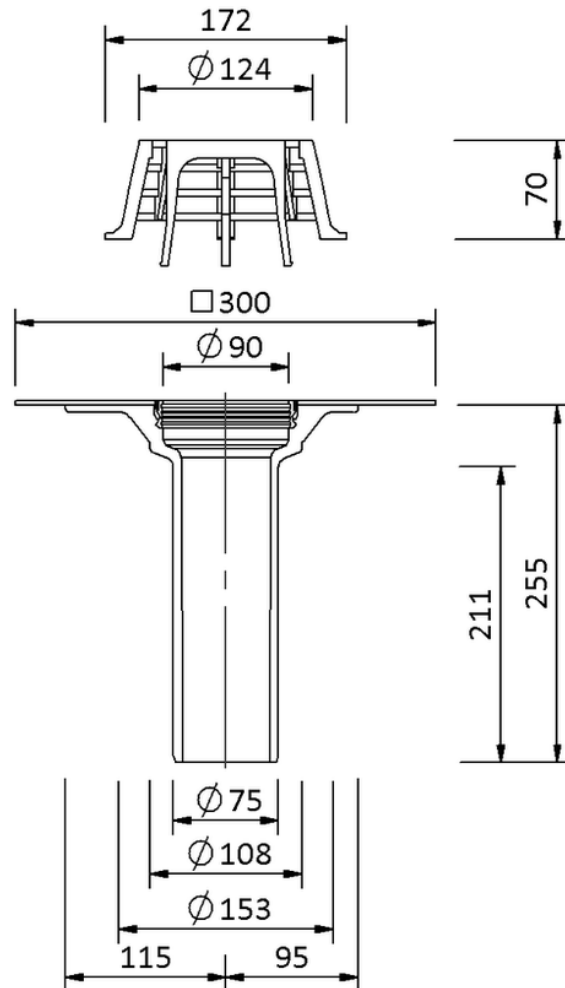

Technical drawing

Sita**Compact** Near DN 70

SitaCompact Near DN 70, with Resitrix CL-sleeve

Article number

190501

Changes possible due to technical development, subject to mistakes and printing errors.

Sita Bauelemente GmbH * Ferdinand-Braun-Strasse 1 * 33378 Rheda-Wiedenbrück, Germany * Tel +49 2522 8340-0 * Fax +49 2522 8340-100 * info@sita-bauelemente.de * www.sita-bauelemente.de