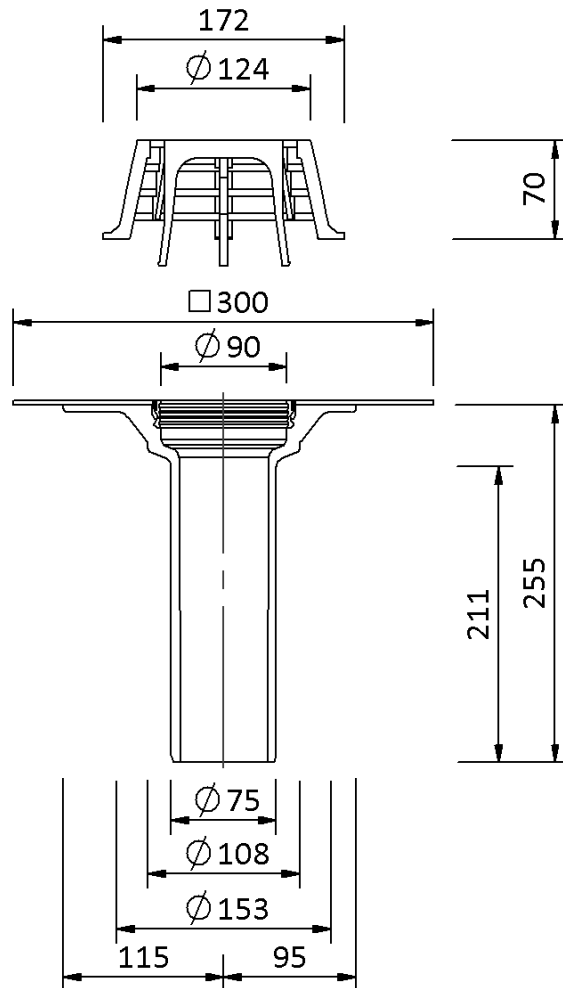

Technical drawing

Sita**Compact** Near DN 70

SitaCompact Near DN 70, with Resitrix CL-sleeve

Article number

190501

Changes possible due to technical development, subject to mistakes and printing errors.

Sita Bauelemente GmbH * Ferdinand-Braun-Strasse 1 * 33378 Rheda-Wiedenbrück, Germany * Tel +49 2522 8340-0 * Fax +49 2522 8340-100 *
info@sita-bauelemente.de * www.sita-bauelemente.de