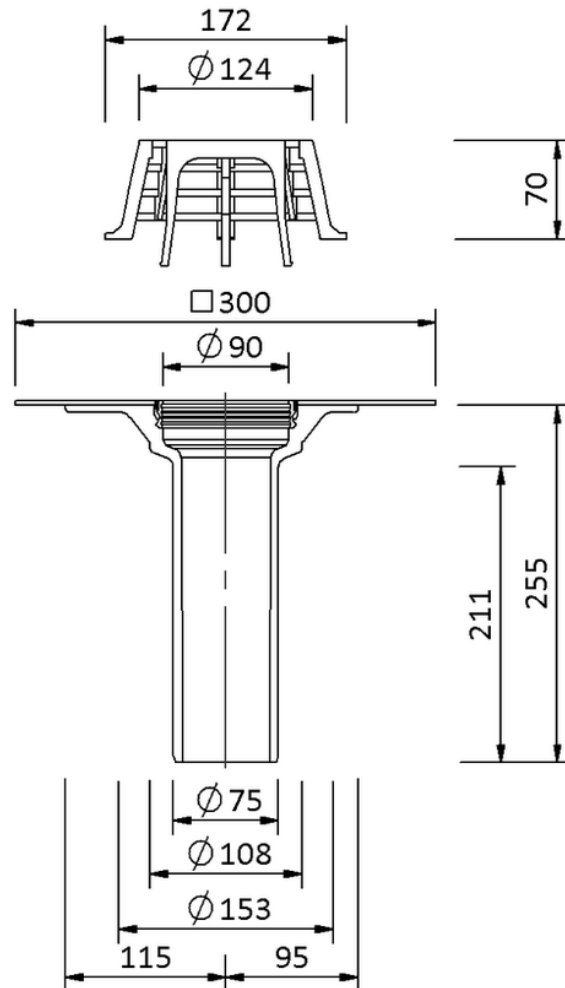

Technical drawing

Sita**Compact** Near DN 70

SitaCompact Near DN 70, with Thermofin F15-sleeve

Article number

190502

Changes possible due to technical development, subject to mistakes and printing errors.

Sita Bauelemente GmbH * Ferdinand-Braun-Strasse 1 * 33378 Rheda-Wiedenbrück, Germany * Tel +49 2522 8340-0 * Fax +49 2522 8340-100 * info@sita-bauelemente.de * www.sita-bauelemente.de