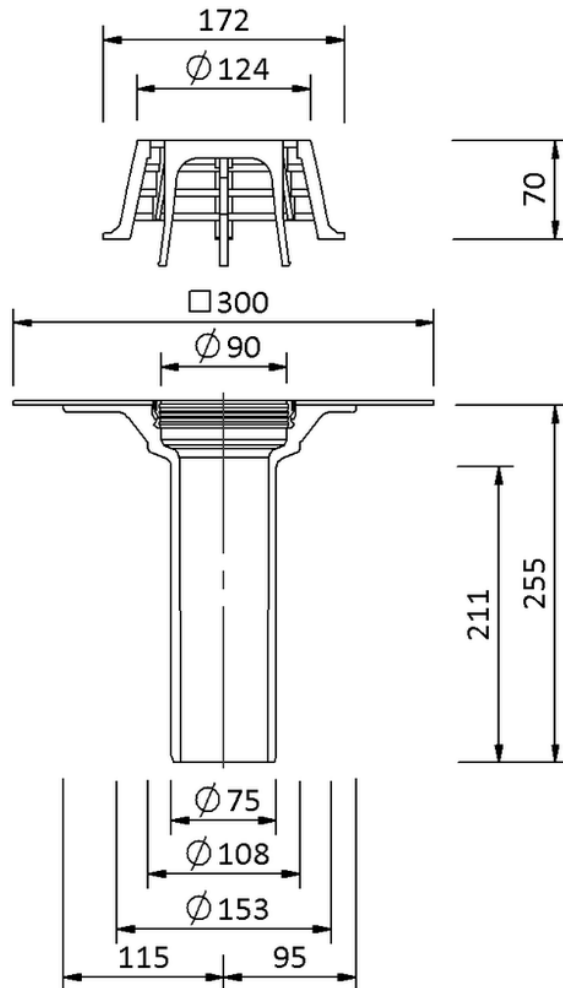

Technical drawing

Sita**Compact** Near DN 70

SitaCompact Near DN 70, with Elevate QuickSeam SA Flashing-sleeve

Article number

190503

Changes possible due to technical development, subject to mistakes and printing errors.