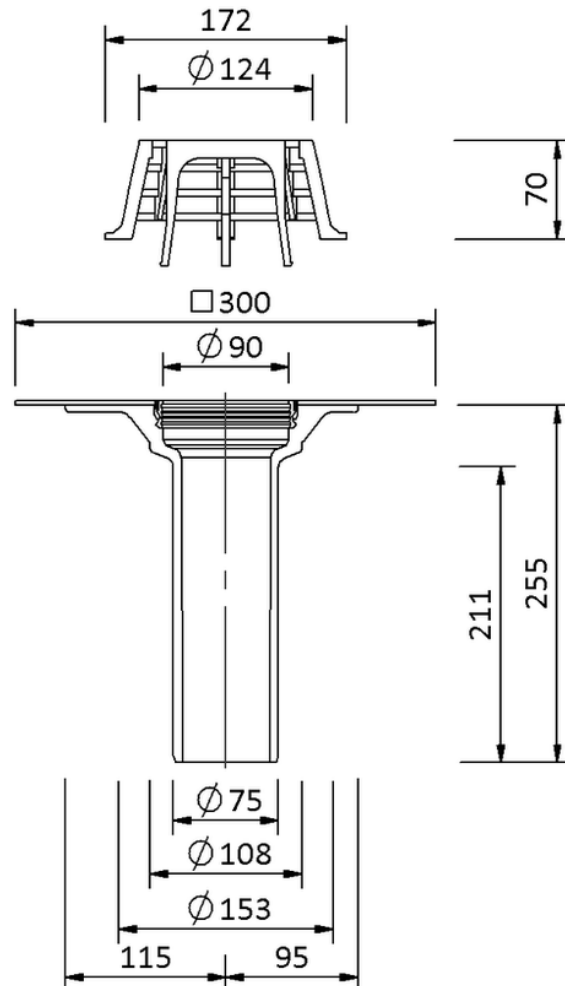

# Technical drawing

## Sita**Compact** Near DN 70

---

---

SitaCompact Near DN 70, with PVC soft-sleeve

Article number

190510

Changes possible due to technical development, subject to mistakes and printing errors.

Sita Bauelemente GmbH \* Ferdinand-Braun-Strasse 1 \* 33378 Rheda-Wiedenbrück, Germany \* Tel +49 2522 8340-0 \* Fax +49 2522 8340-100 \* info@sita-bauelemente.de \* www.sita-bauelemente.de