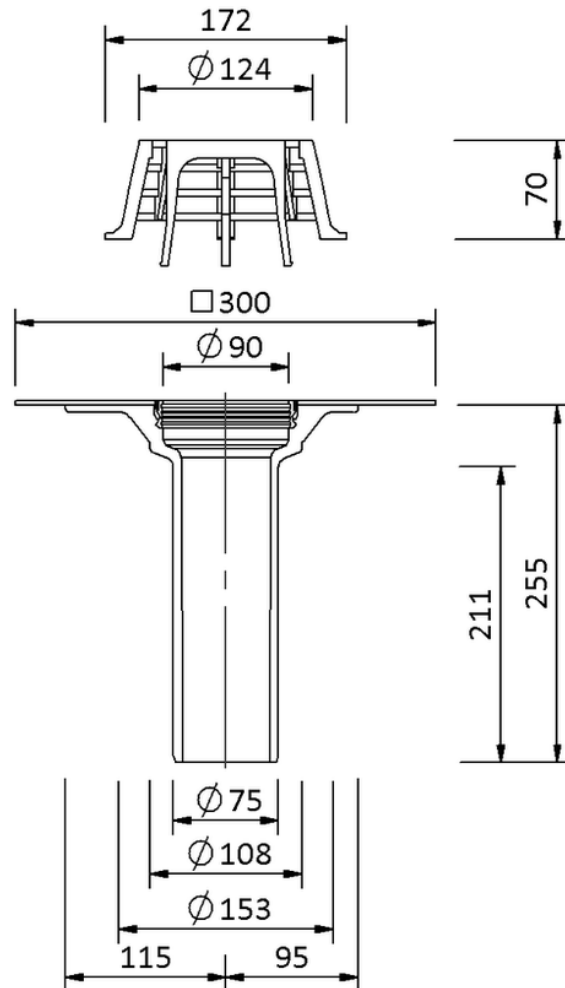

Technical drawing

Sita**Compact** Near DN 70

SitaCompact Near DN 70, with Wolfin IB-sleeve

Article number

190520

Changes possible due to technical development, subject to mistakes and printing errors.

Sita Bauelemente GmbH * Ferdinand-Braun-Strasse 1 * 33378 Rheda-Wiedenbrück, Germany * Tel +49 2522 8340-0 * Fax +49 2522 8340-100 * info@sita-bauelemente.de * www.sita-bauelemente.de