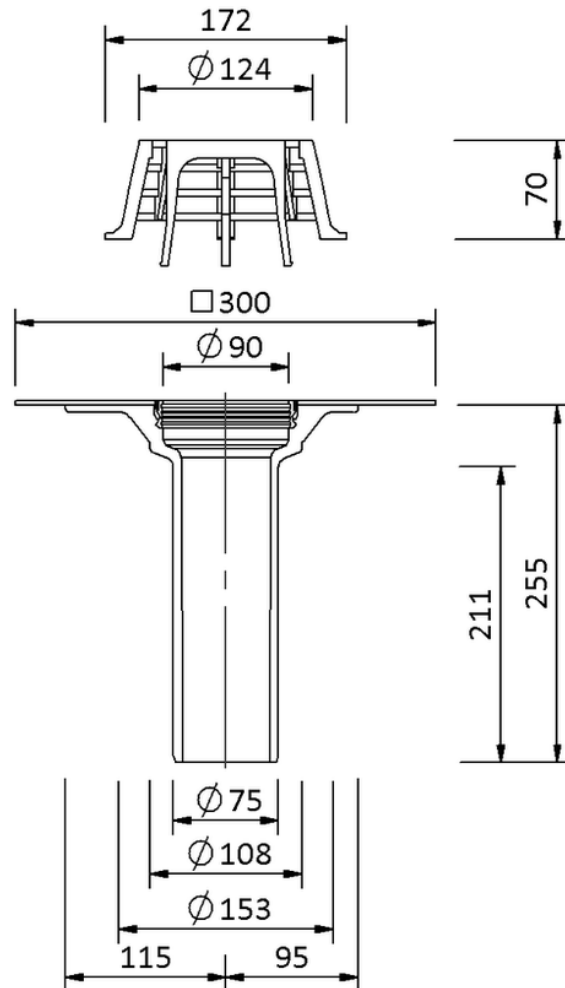

Technical drawing

Sita**Compact** Near DN 70

SitaCompact Near DN 70, with Evalon V light grey-sleeve

Article number

190537

Changes possible due to technical development, subject to mistakes and printing errors.