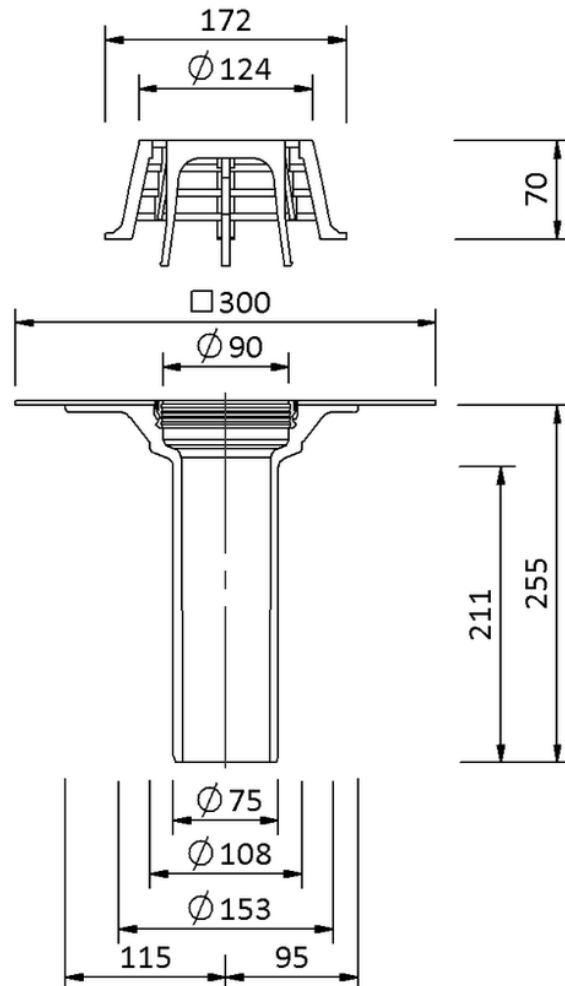

# Technical drawing

## Sita**Compact** Near DN 70

---

---

SitaCompact Near DN 70, with Evalon V slate grey-sleeve

Article number

190550

Changes possible due to technical development, subject to mistakes and printing errors.

Sita Bauelemente GmbH \* Ferdinand-Braun-Strasse 1 \* 33378 Rheda-Wiedenbrück, Germany \* Tel +49 2522 8340-0 \* Fax +49 2522 8340-100 \* info@sita-bauelemente.de \* www.sita-bauelemente.de