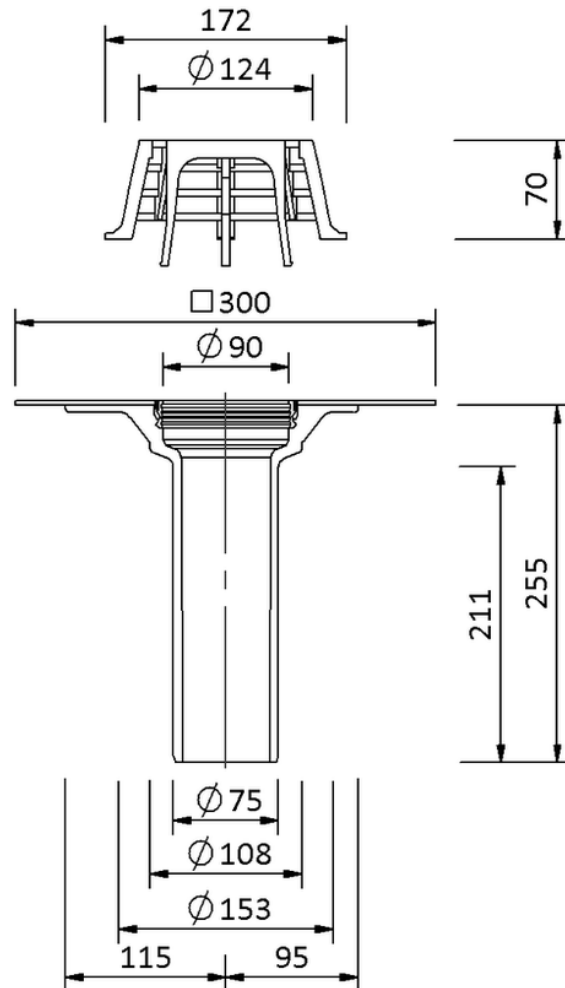

Technical drawing

Sita**Compact** Near DN 70

SitaCompact Near DN 70, with Thermofol U15 anthrazit-sleeve

Article number

190552

Changes possible due to technical development, subject to mistakes and printing errors.