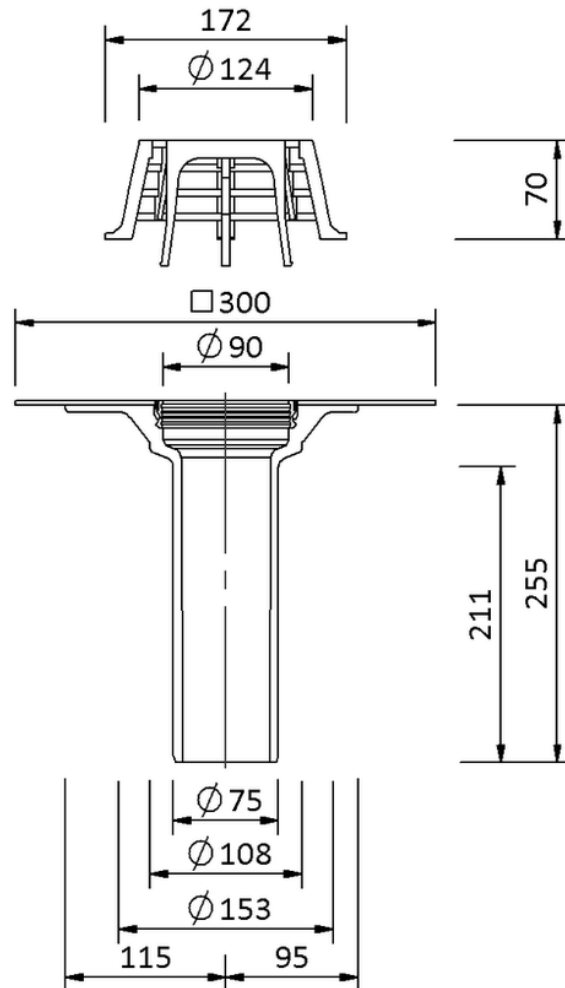

Technical drawing

Sita**Compact** Near DN 70

SitaCompact Near DN 70, with Sarnafil-TG 66-15 grey-sleeve

Article number

190576

Changes possible due to technical development, subject to mistakes and printing errors.