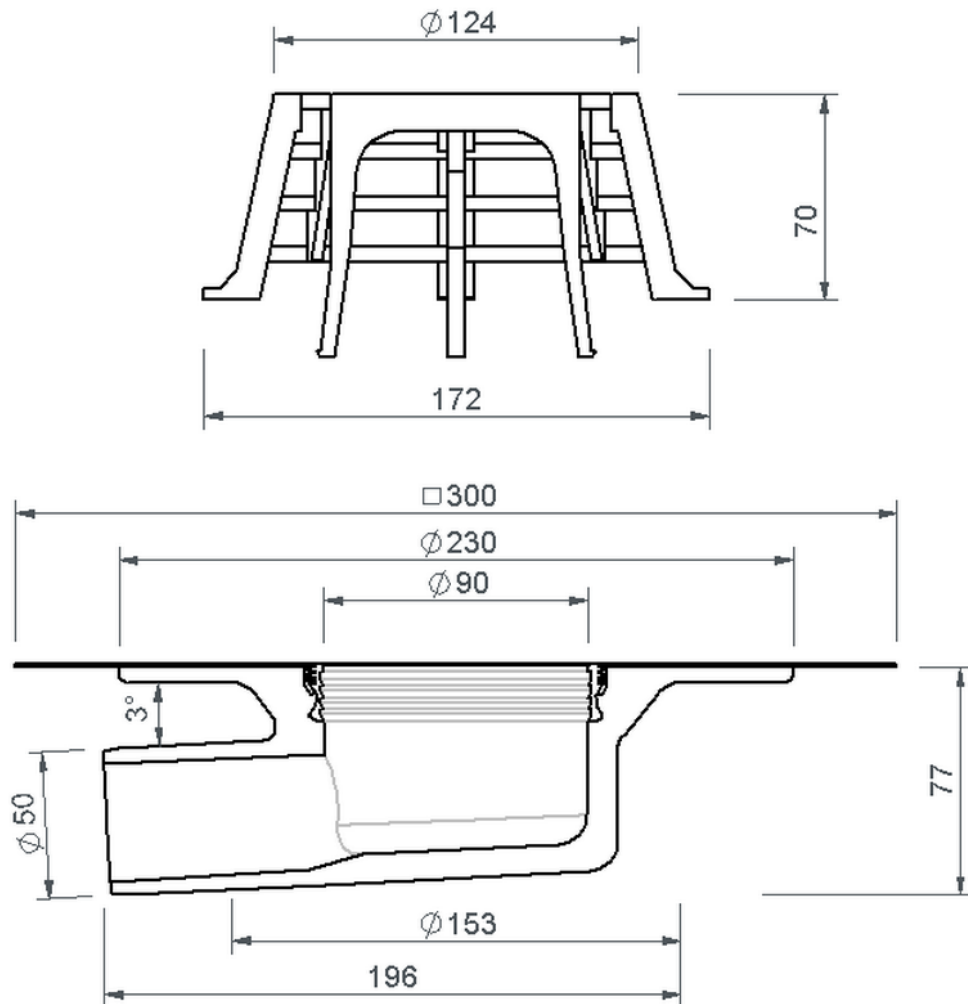

Technical drawing
Sita**Compact** angled DN 50

SitaCompact angled DN 50, with bitumen-sleeve

Article number

191200

Changes possible due to technical development, subject to mistakes and printing errors.

Sita Bauelemente GmbH * Ferdinand-Braun-Strasse 1 * 33378 Rheda-Wiedenbrück, Germany * Tel +49 2522 8340-0 * Fax +49 2522 8340-100 * info@sita-bauelemente.de * www.sita-bauelemente.de