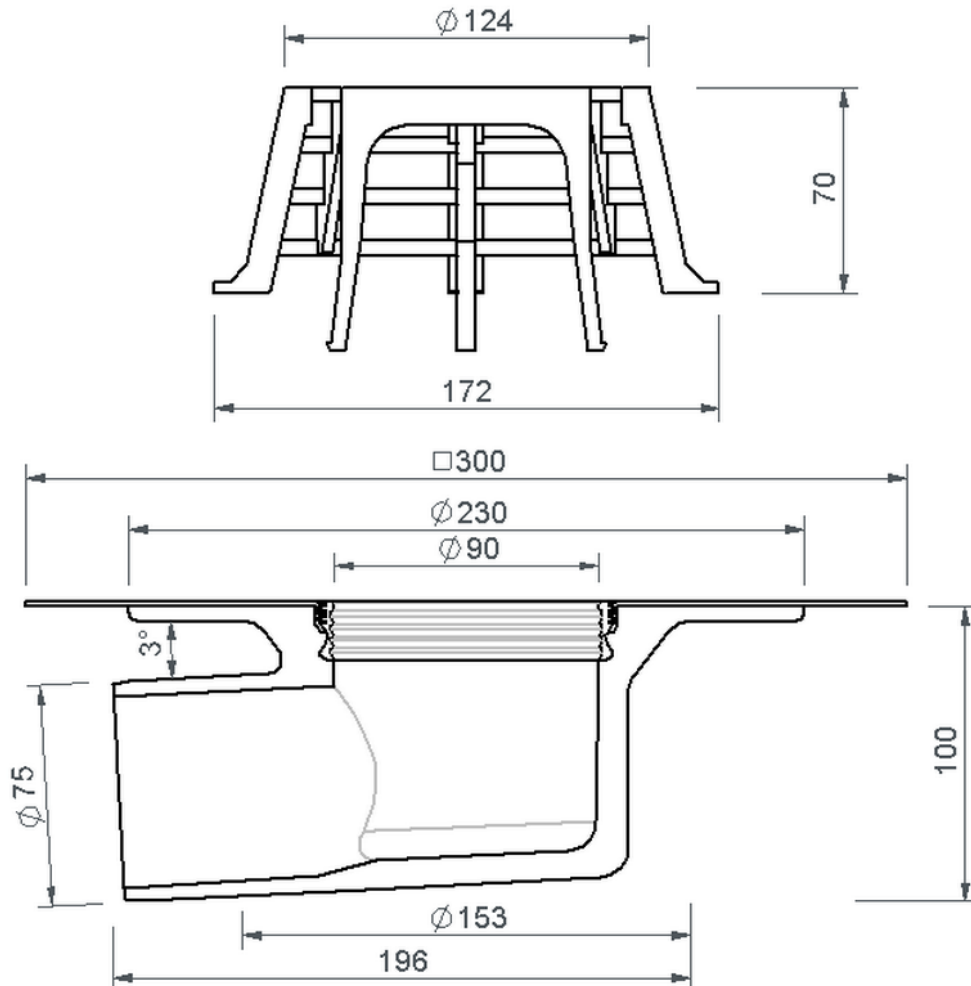

Technical drawing
Sita**Compact** angled DN 70

SitaCompact angled DN 70, with bitumen-sleeve

Article number

191400

Changes possible due to technical development, subject to mistakes and printing errors.

Sita Bauelemente GmbH * Ferdinand-Braun-Strasse 1 * 33378 Rheda-Wiedenbrück, Germany * Tel +49 2522 8340-0 * Fax +49 2522 8340-100 * info@sita-bauelemente.de * www.sita-bauelemente.de