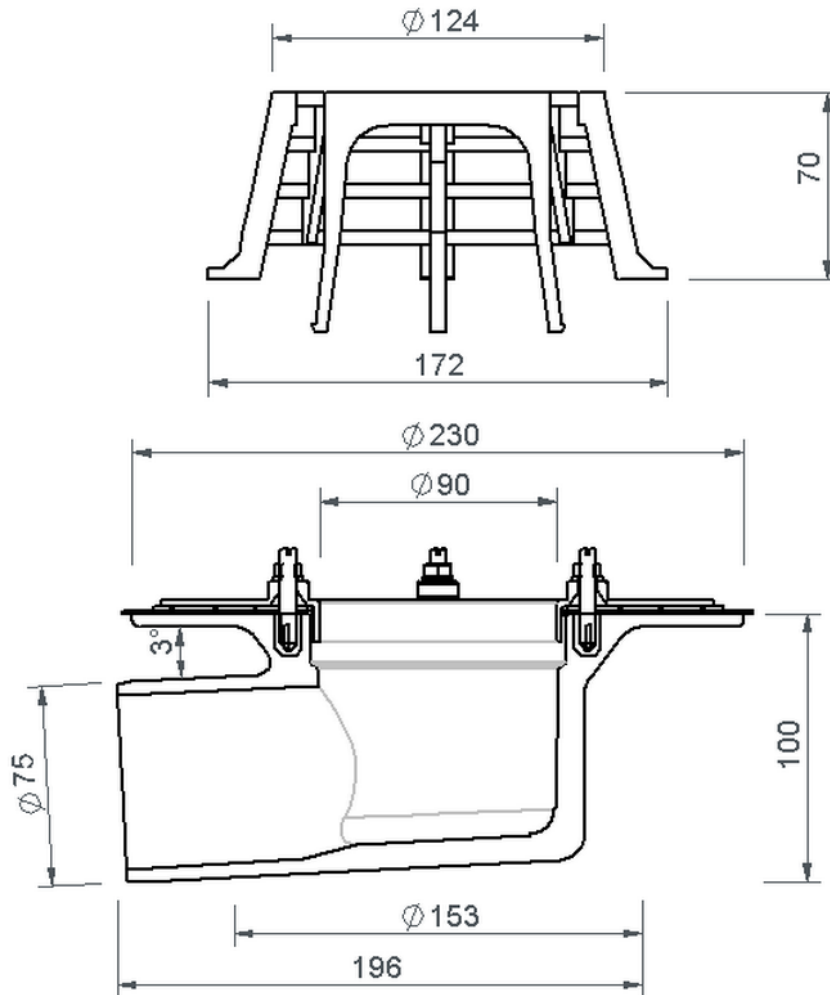

Technical drawing

Sita**Compact** screw-on flange angled DN 70

SitaCompact screw-on flange angled DN 70, with Screw-on flange

Article number

191499

Changes possible due to technical development, subject to mistakes and printing errors.