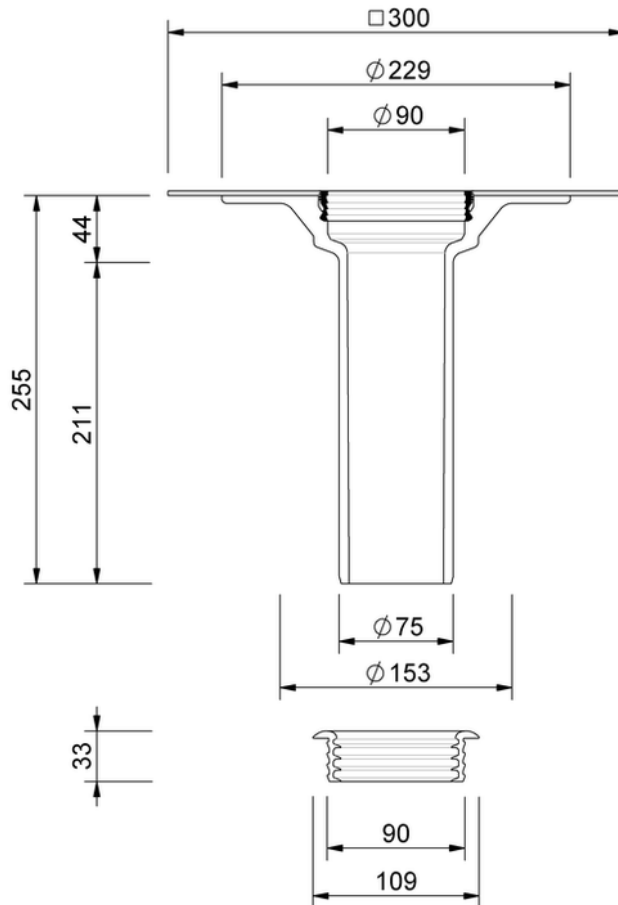

# Technical drawing Sita**Compact** extension element

---

---

SitaCompact extension element, with bitumen-sleeve

Article number

192600

Changes possible due to technical development, subject to mistakes and printing errors.