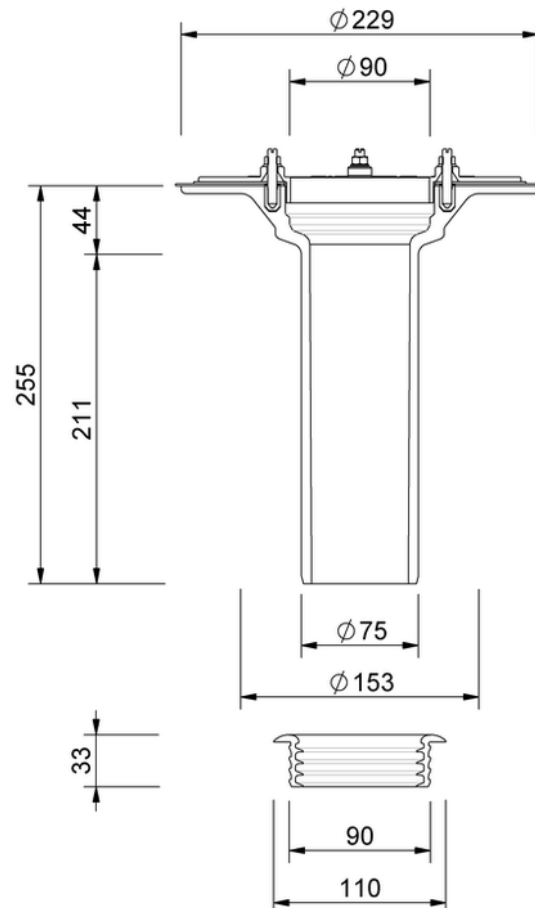

# Technical drawing

## Sita**Compact** screw-on flange, extension element

---

---

SitaCompact screw-on flange, extension element, with Screw-on flange

Article number

192699

Changes possible due to technical development, subject to mistakes and printing errors.