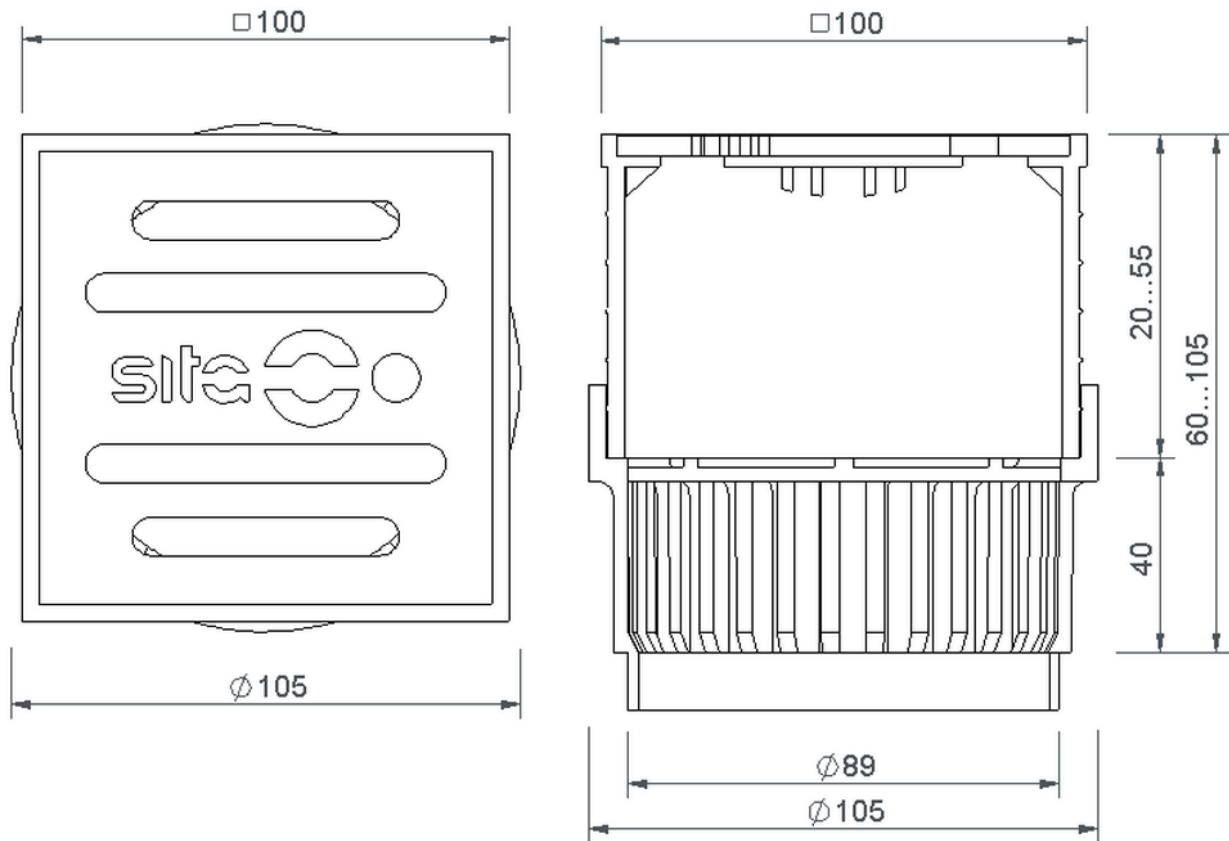

# Technical drawing Sita**Compact** balcony grating

SitaCompact balcony grating, 60 - 105 mm with inlet filter grille

Article number

199030

Changes possible due to technical development, subject to mistakes and printing errors.