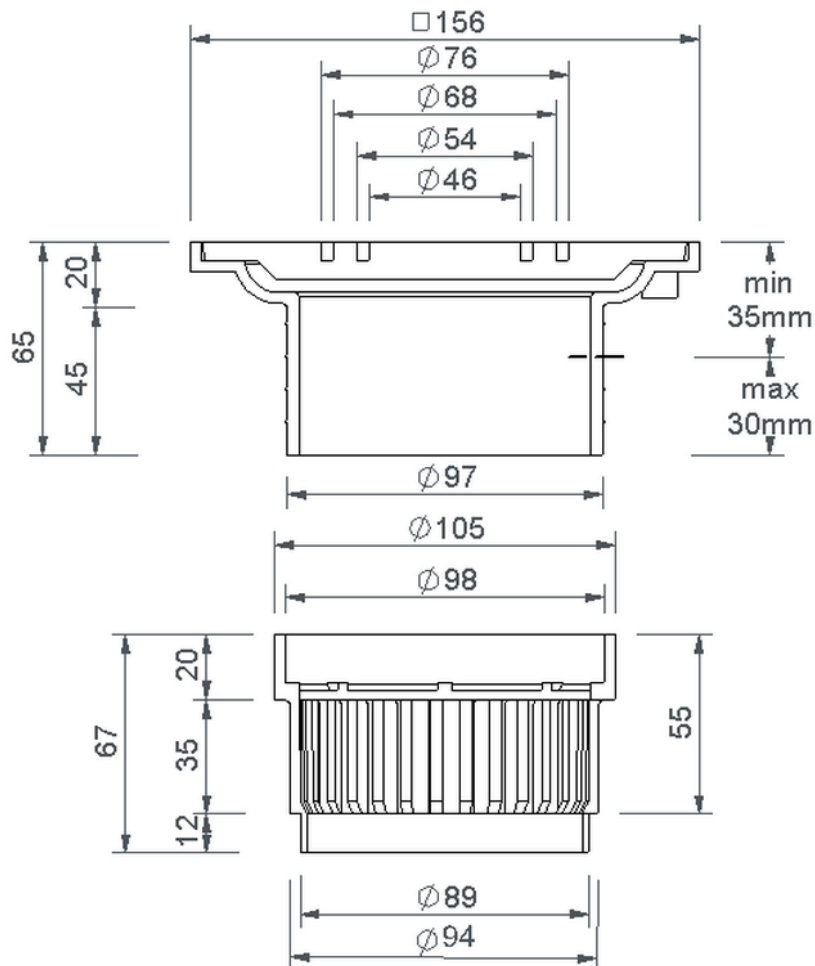

Technical drawing Sita**Compact** balcony grating

SitaCompact balcony grating, 75 - 105 mm with inlet filter grille for linear drainage

Article number

199040

Changes possible due to technical development, subject to mistakes and printing errors.