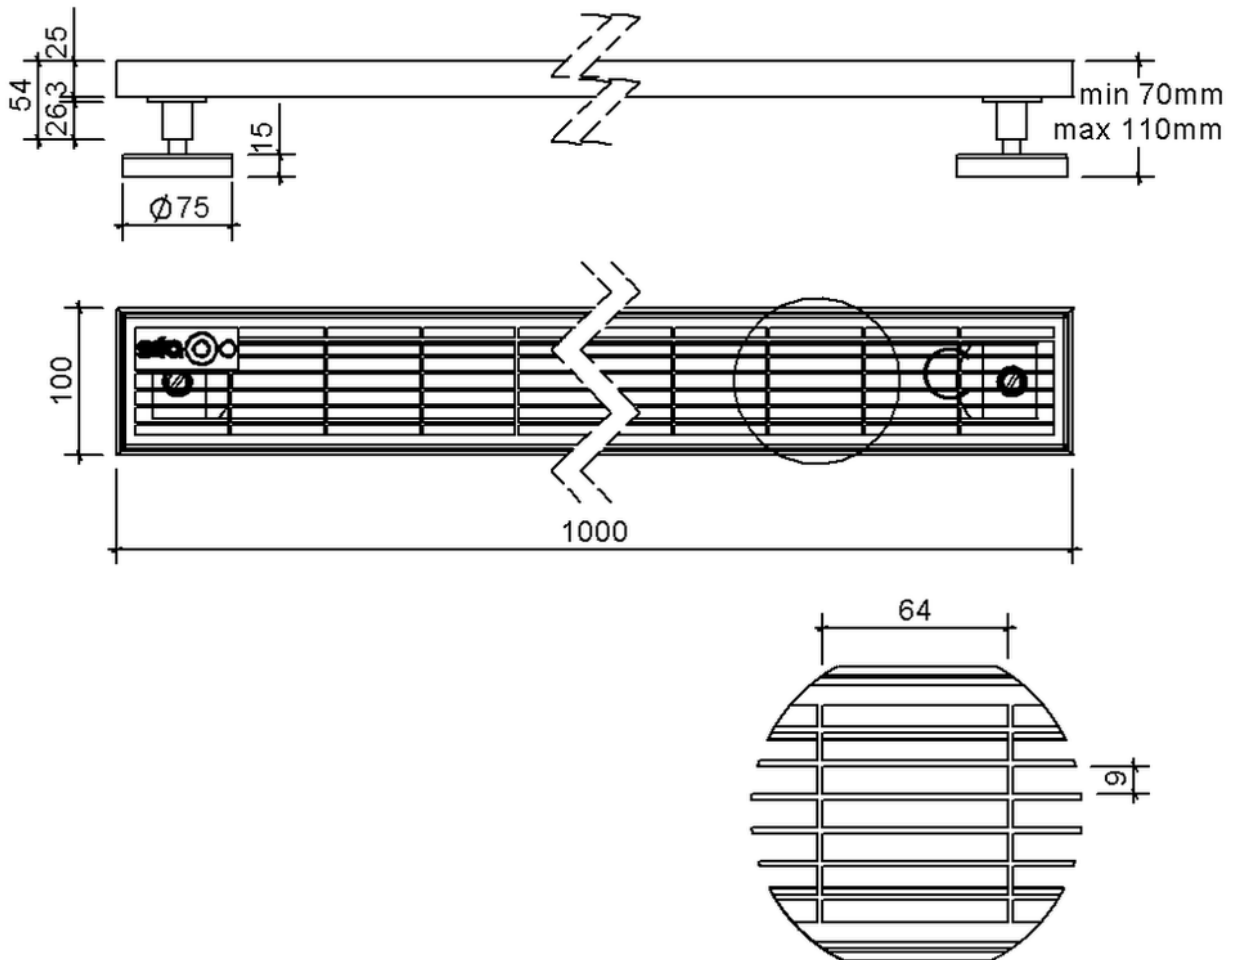

Technical drawing

Sita**Drain**® Klassik 100

SitaDrain® Klassik 100, 1000 x 100 x 25 mm, made of Galvanised steel

Grating

Article number

201000

Changes possible due to technical development, subject to mistakes and printing errors.