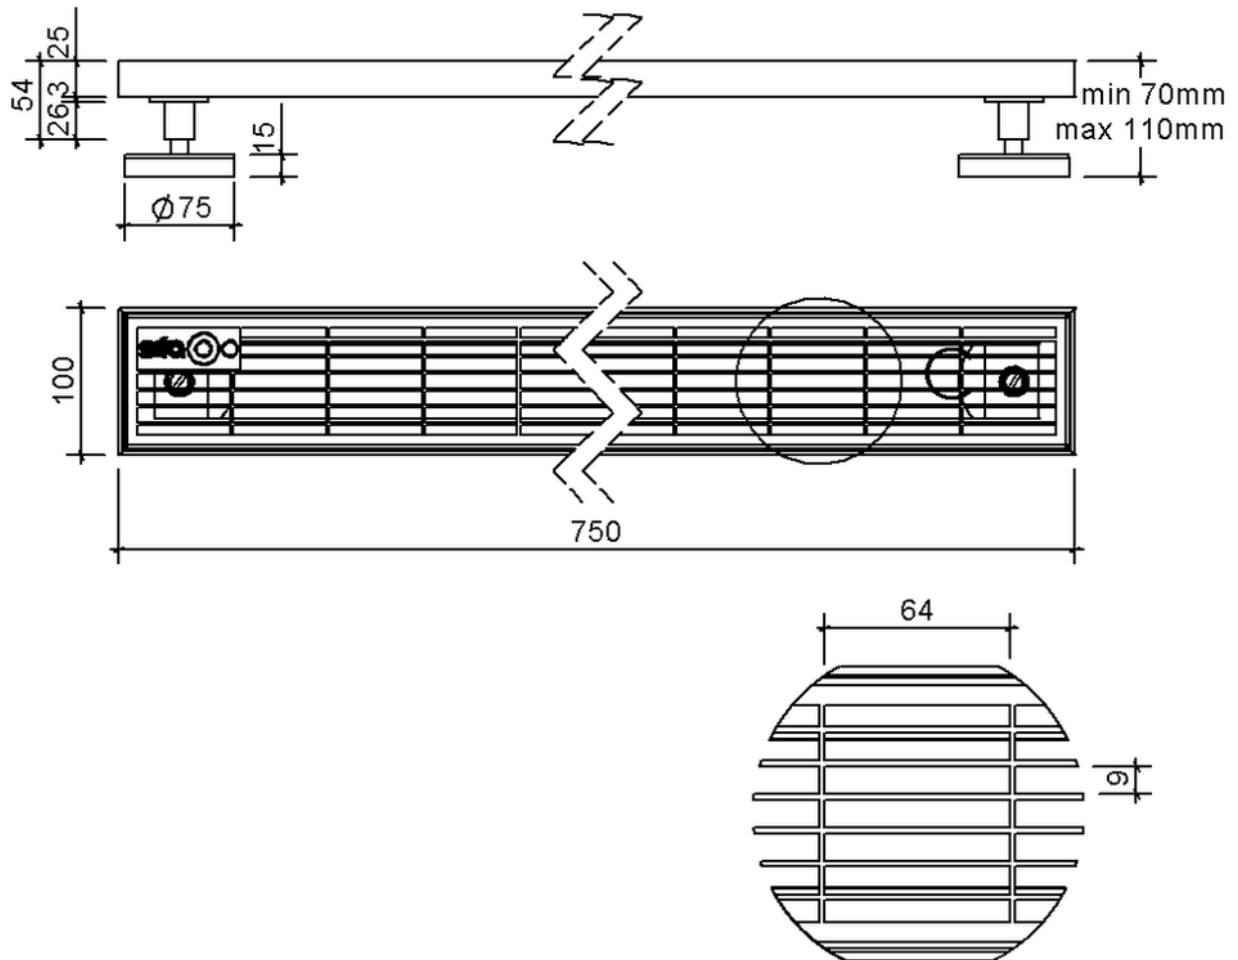

Technical drawing Sita**Drain**® Klassik 100

SitaDrain® Klassik 100, 750 x 100 x 25 mm, made of Galvanised steel
Grating

Article number
201075

Changes possible due to technical development, subject to mistakes and printing errors.