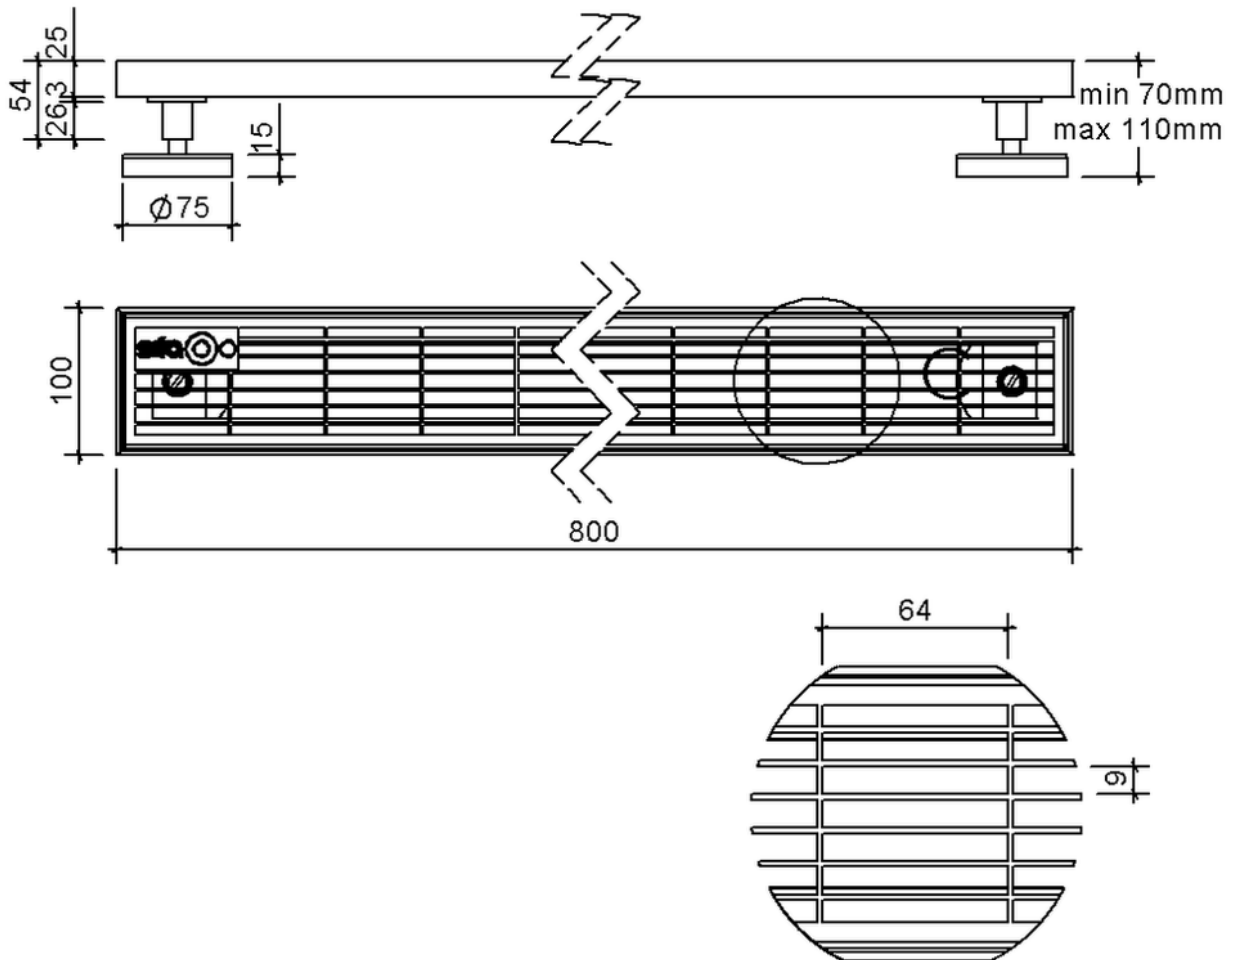

Technical drawing Sita**Drain**® Klassik 100

SitaDrain® Klassik 100, 800 x 100 x 25 mm, made of Galvanised steel
Grating

Article number
201080

Changes possible due to technical development, subject to mistakes and printing errors.