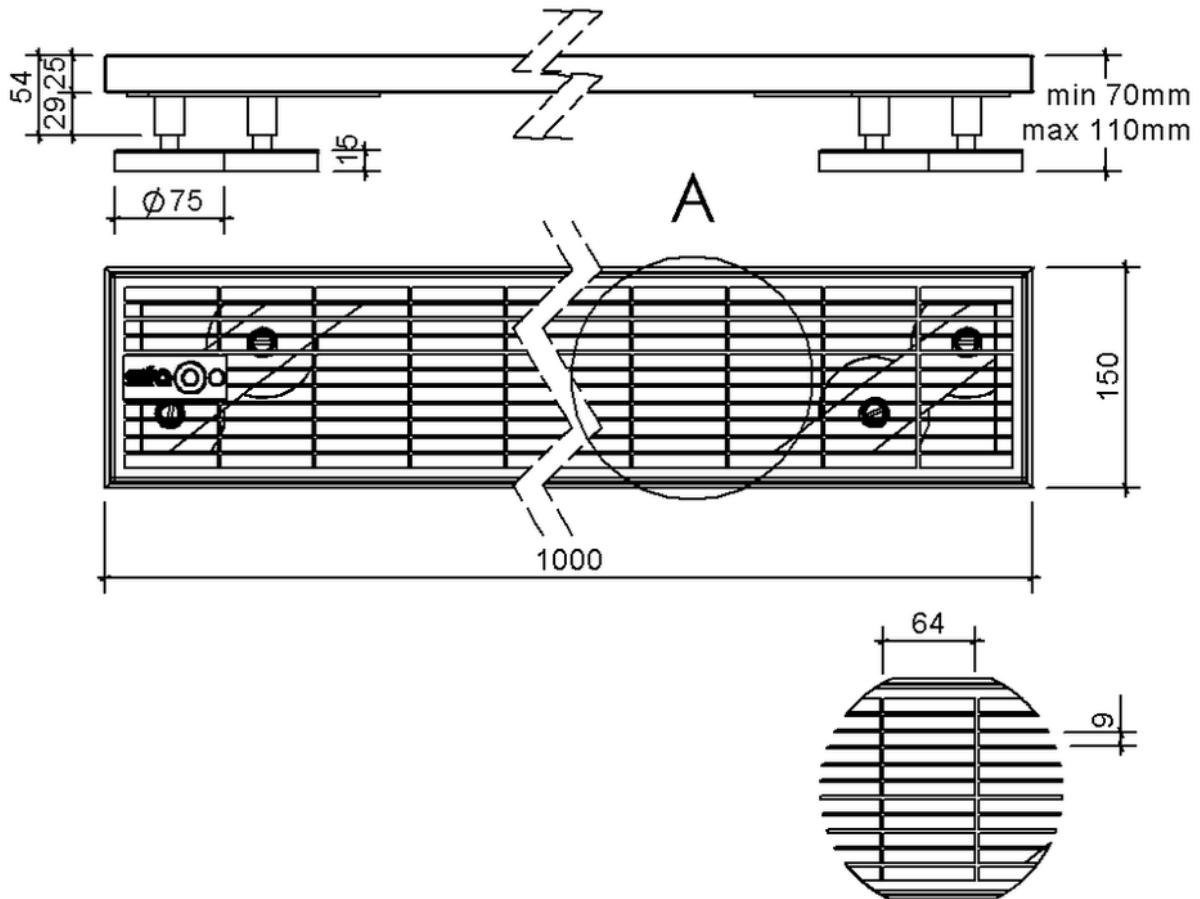

Technical drawing  
Sita**Drain**® Klassik 150

SitaDrain® Klassik 150, 1000 x 150 x 25 mm, made of Galvanised steel

Grating

Article number

201500

Changes possible due to technical development, subject to mistakes and printing errors.