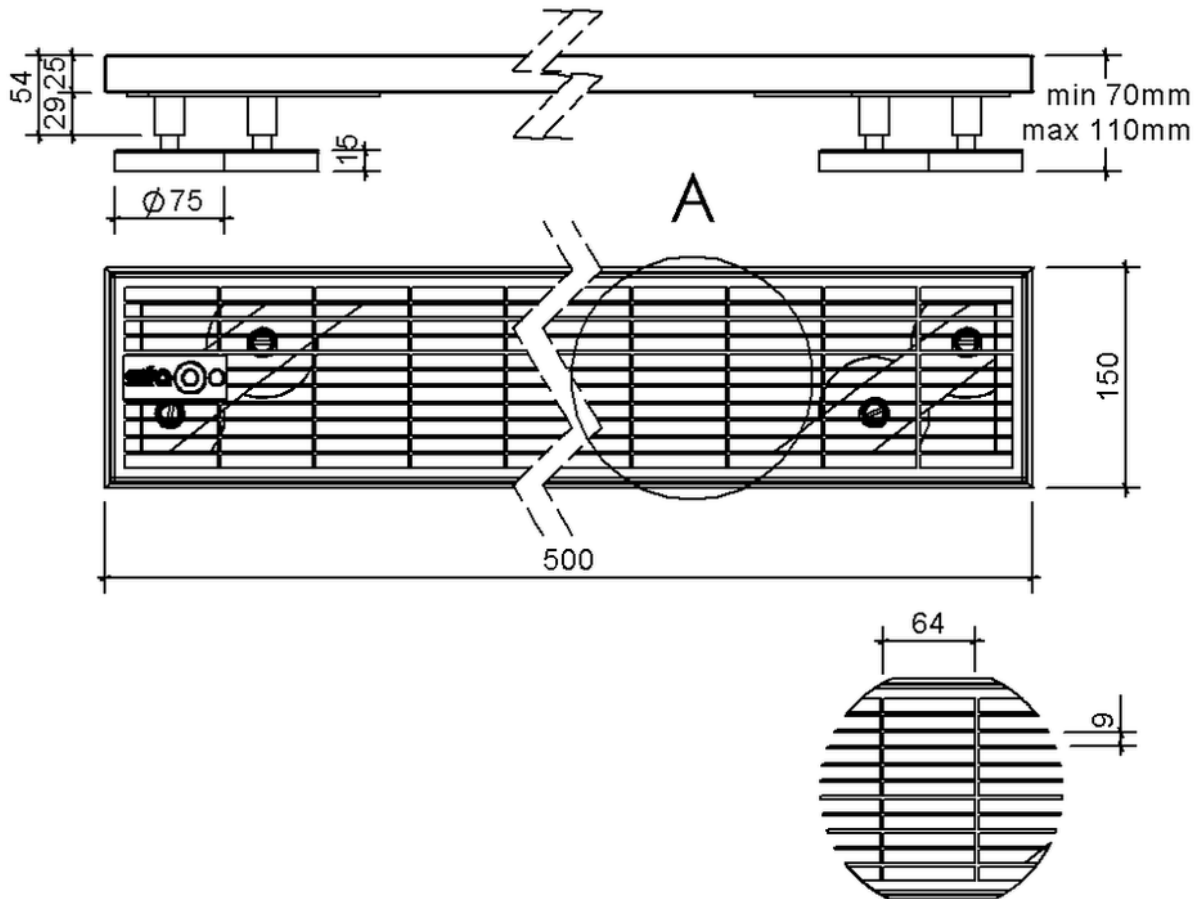

Technical drawing Sita**Drain**® Klassik 150

SitaDrain® Klassik 150, 500 x 150 x 25 mm, made of Galvanised steel
Grating

Article number
201550

Changes possible due to technical development, subject to mistakes and printing errors.