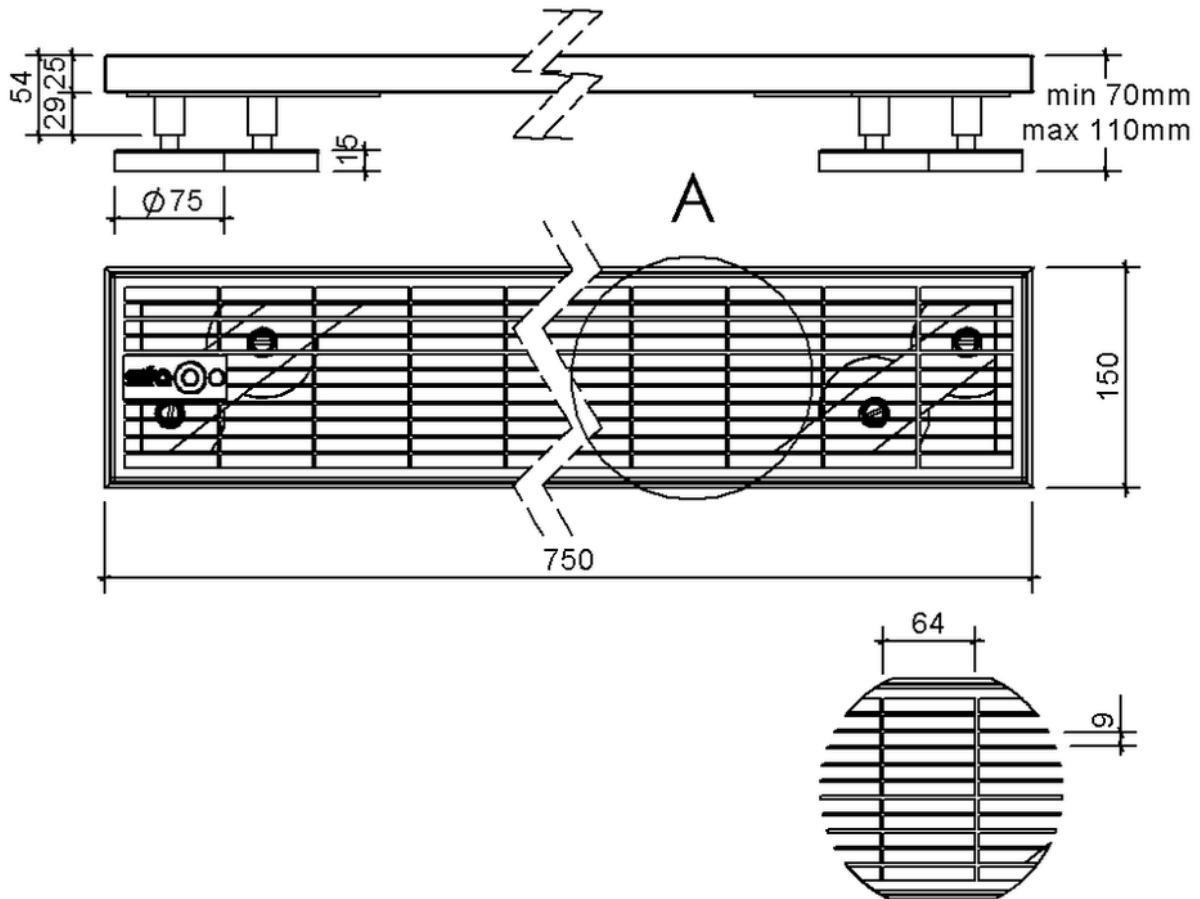

Technical drawing
Sita**Drain**® Klassik 150

SitaDrain® Klassik 150, 750 x 150 x 25 mm, made of Galvanised steel
Grating

Article number
201575

Changes possible due to technical development, subject to mistakes and printing errors.