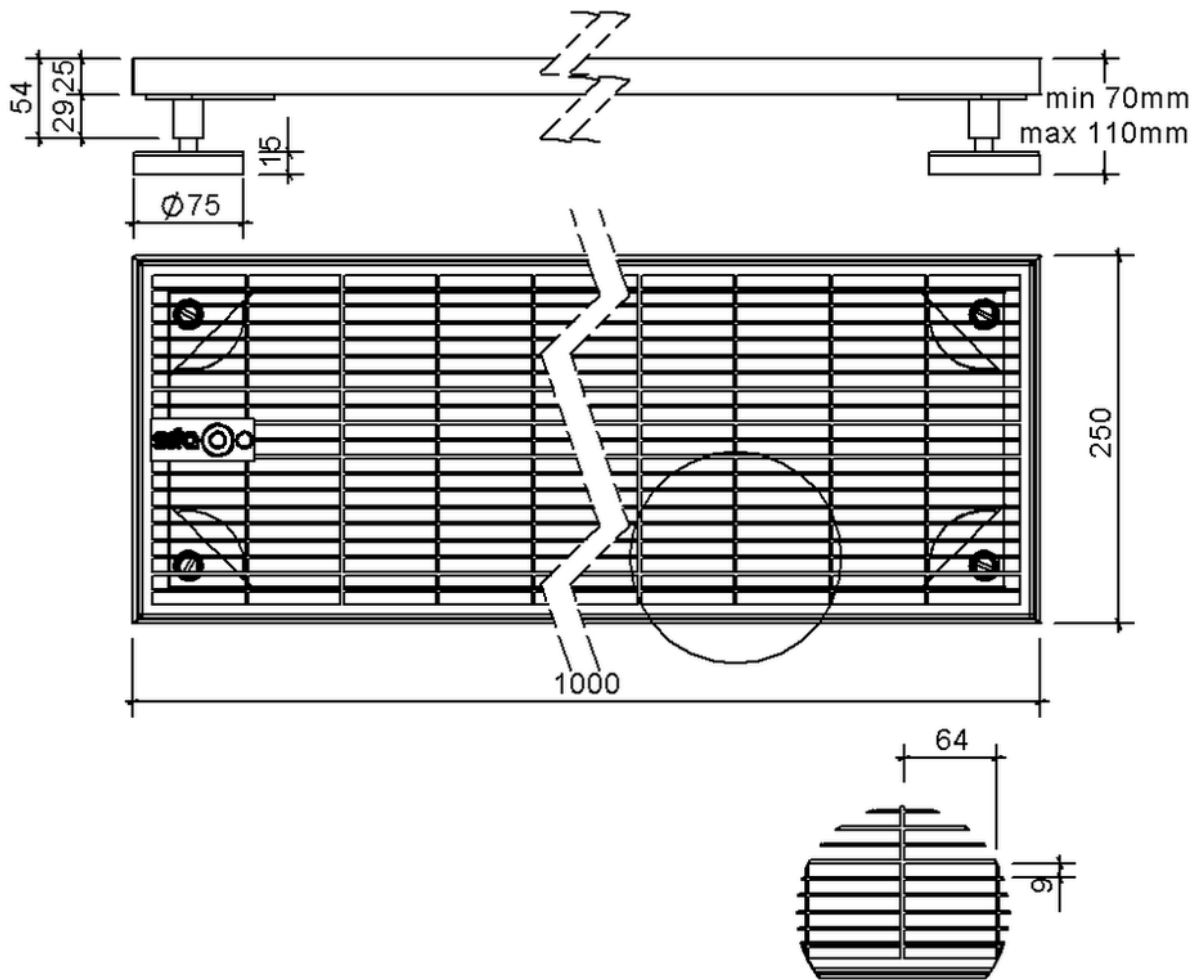

Technical drawing Sita**Drain**® Klassik 250

SitaDrain® Klassik 250, 1000 x 250 x 25 mm, made of Galvanised steel

Grating

Article number

202500

Changes possible due to technical development, subject to mistakes and printing errors.