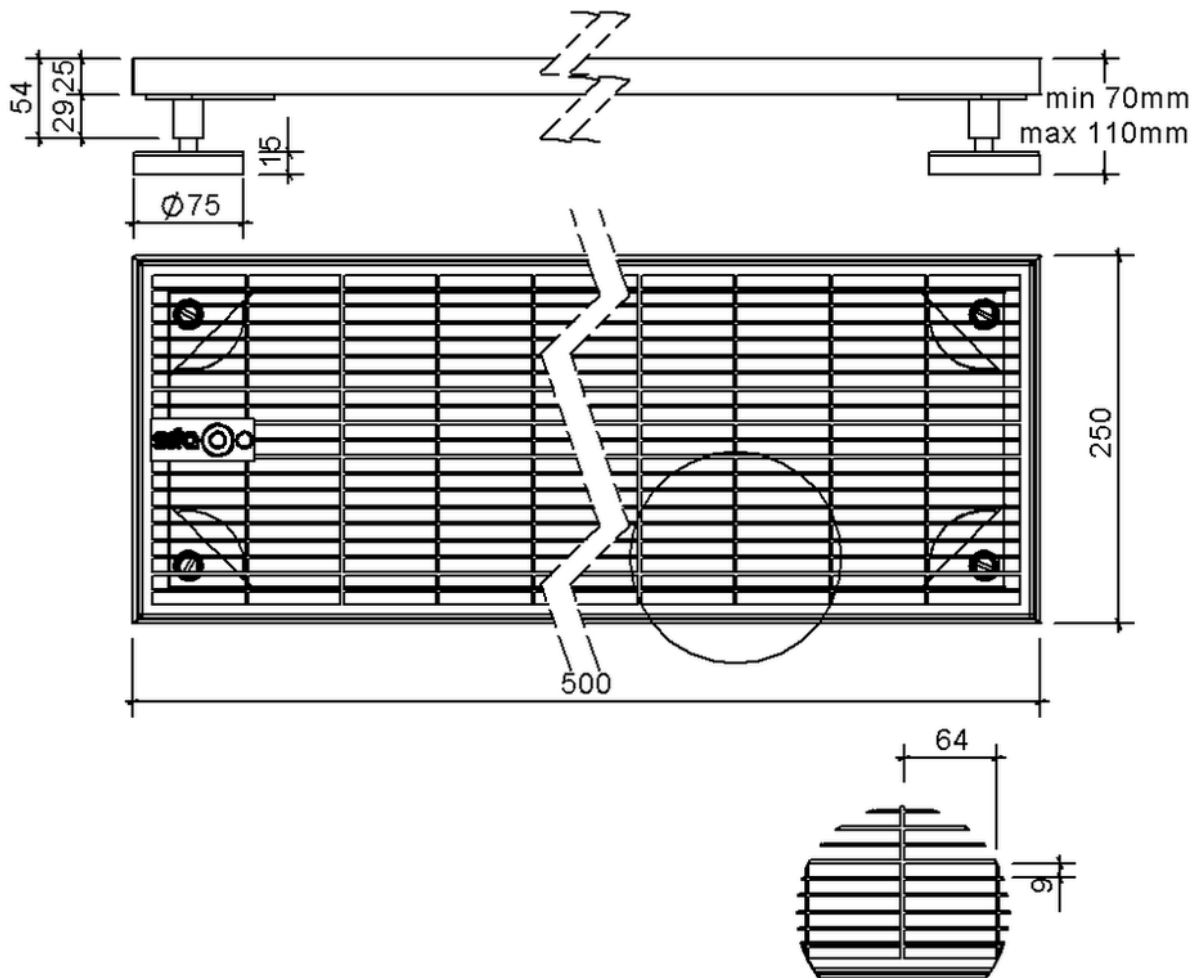

Technical drawing Sita**Drain**® Klassik 250

SitaDrain® Klassik 250, 500 x 250 x 25 mm, made of Galvanised steel
Grating

Article number
202550

Changes possible due to technical development, subject to mistakes and printing errors.